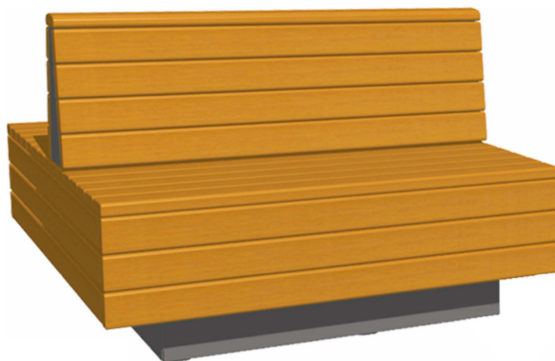

Module with backrest for Planter Bench

Ref. 52 11911

Street Furniture
Mobile Gardens Range

Sineu Graff : Intelligent Design
for the town of tomorrow

➤ Presentation

The bench is characterised by its clean and elegant design and its perfect finish (no visible fasteners). The bench has a seating module with a backrest, and integrates perfectly into its environment.

The piece of equipment is based on the Mobile Gardens concept, for creating friendly settings and new atmospheres.

The bench may have a planter and be used in combination with single or double seats, single or double benches, S-shaped benches, Mobile Gardens and Mobile Forests.

This furniture has been designed and manufactured by Sineu Graff, experts in urban landscaping, in accordance with a sustainable development approach.

➤ Description

The bench has 1 seating module with a double backrest.

The side cladding, seatings and backrests of the bench are made of wood with a 38x98 mm section.

After the application of a flow coat, the wood is coated with solvent-free water-based emulsion stain.

The wood used is certified and sourced from well-managed forests.