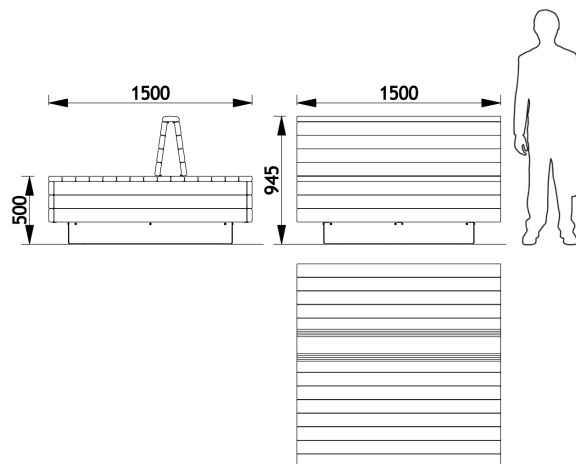

The adjustable feet of the bench are in stainless steel.

The assembly fasteners are concealed.

Pre-assembled module.

Weight: 279kg.

➤ Dimensions

➤ Colours

Colours shown:

Wood: Natural shade