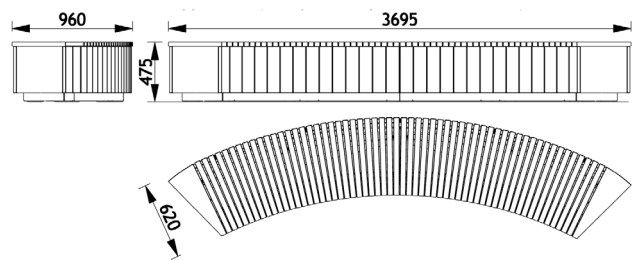

➤ Description

The curved bench is made up of:

- inner structure in 3mm thick galvanized steel
- seatings made of
- end facing made in painted galvanized steel, 3mm thick
- bent side facing in 3mm thick painted galvanized steel and wooden planks
- 3mm thick painted galvanized steel plinths
- stainless steel adjustable feet
- connecting systems, each made up of a 6mm thick galvanized steel flange and a galvanized steel pin, 60x30mm, 6mm thick

The plinth of the curved bench is self-adjusting.

The modules are joined to each other by a flange, with no fasteners.

The planks are fixed using visible fasteners (except for removable planks).

Weight: 285kg.

Delivered assembled.

➤ Dimensions

➤ Colours

Colours shown:

Wood: Natural shade

Metal parts: RAL 7012 Basalt grey

Colours to select from RAL (satin) or AKZO NOBEL (sand) charts.

LAUD
PRODUKTER