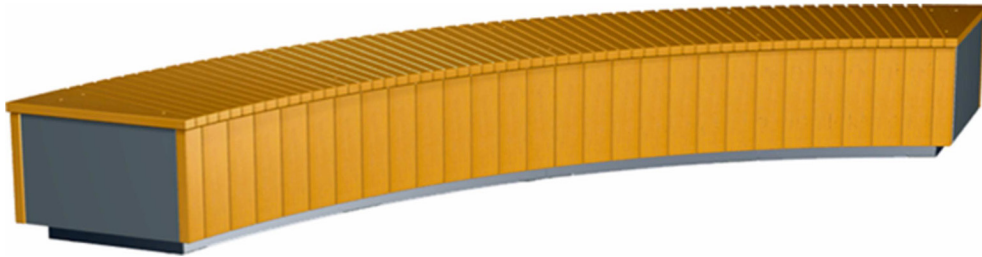

Curved Bench

Ref. 50 7100

Street Furniture
Mobile Gardens Range

Sineu Graff : Intelligent Design
for the town of tomorrow

➤ Presentation

The curved bench is based on the Mobile Gardens concept, for creating friendly settings and new atmospheres. When combined with Mobile Gardens, this steel-faced piece of equipment is an innovative solution for the temporary or permanent refurbishment of areas where planting in the soil is not possible.

The equipment that is part of the Mobile Gardens concept includes single or double seats, single or double benches, S-shaped benches and planting benches.

This furniture has been designed and manufactured by Sineu Graff, experts in urban landscaping, in accordance with a sustainable development approach.

➤ Description

The curved bench is made up of:

- inner structure in 3mm thick galvanized steel
- seatings made of
- end facing made in painted galvanized steel, 3mm thick
- bent side facing in 3mm thick painted galvanized steel and wooden planks
- 3mm thick painted galvanized steel plinths
- stainless steel adjustable feet
- connecting systems, each made up of a 6mm thick galvanized steel flange and a galvanized steel pin, 60x30mm, 6mm thick

The plinth of the curved bench is self-adjusting.

The modules are joined to each other by a flange, with no fasteners.

The planks are fixed using visible fasteners (except for removable planks).

Weight: 285kg.