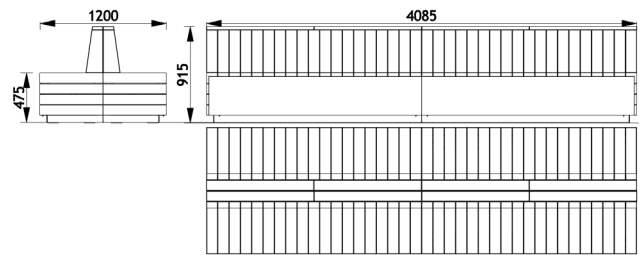

The modules are joined to each other by a flange, with no fasteners.

The planks are fixed with concealed fasteners.

Weight: 840kg.

Delivered pre-assembled.

➤ Dimensions

➤ Colours

Colours shown:

Wood: Natural shade