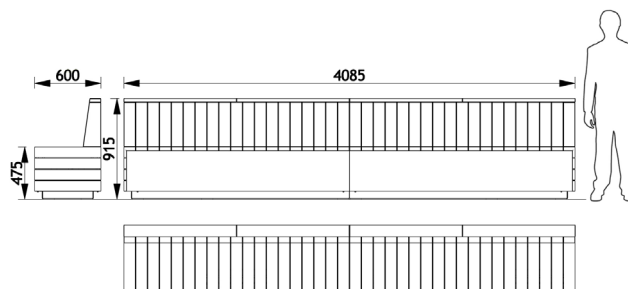

The modules are joined to each other by a flange, with no fasteners.

The planks are fixed with concealed fasteners.

Weight: 420kg.

Delivered pre-assembled.

## ➤ Dimensions