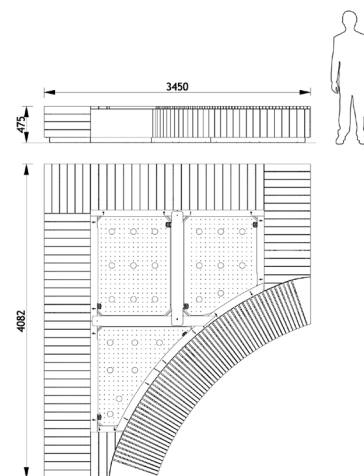

- 5 seating modules with:
 - inner structure in 3mm thick galvanized steel
 - stability cross member in galvanized steel
 - seating with wooden planks
 - 3mm thick painted galvanized steel facing
 - 3mm thick painted galvanized steel plinths
 - stainless steel adjustable feet
- connecting systems, each made up of a 6mm thick galvanized steel flange and a galvanized steel pin dimensions 60x30mm, 6mm thick
- 1 rectangular box in galvanized steel with the Sineuflor system (total volume 520L, including 110L water reserve) and fitted with fixed lifting handles and 4 adjustable feet
- 1 rectangular box with one cut corner (type 2) in 2mm galvanized steel (total volume 470L, including 95L water reserve) and fitted with fixed lifting handles and 4 adjustable feet
- 1 triangular box (type 3) in 2mm thick galvanized steel (total volume 400L including 80L water reserve) and fitted with fixed lifting handles and 4 adjustable feet
- 11 finishing coping pieces in 3mm thick galvanized steel.

The Mobile Garden is equipped with the Sineuflor system.

The plinth is self-adjusting.

The modules are joined to each other by flanges, with no fasteners or tools.

The coping keeps all the planting boxes sealed.

The fasteners are concealed.

The side facing panels are removable.

Weight of empty assembly: 1000kg

Modules delivered assembled.

➤ Dimensions

➤ Colours

Colours shown:

Wood: Natural shade