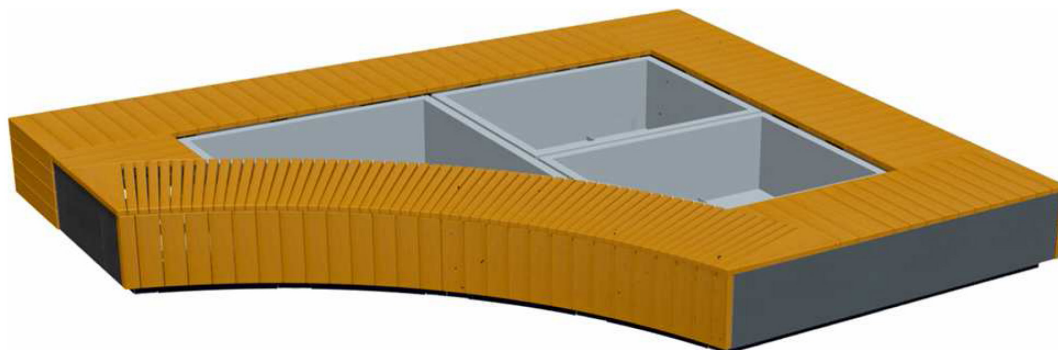

Mobile Garden - Square shape with rounded interior

Ref. 50 0111

Street Furniture
Mobile Gardens Range

Sineu Graff : Intelligent Design
for the town of tomorrow

➤ Presentation

The rounded square Mobile Garden is based on the Mobile Gardens concept, for creating friendly settings and new atmospheres. This steel-faced piece of equipment is an innovative solution for the temporary or permanent refurbishment of areas where planting in the soil is not possible.

The Mobile Garden is available in rectangular or square shapes, rounded or not.

Mobile Gardens may be used in combination with single or double seats, single or double benches, S-shaped benches, planting benches and benches and Mobile Forests.

- 5 seating modules with:
 - inner structure in 3mm thick galvanized steel
 - stability cross member in galvanized steel
 - seating with wooden planks
 - 3mm thick painted galvanized steel facing
 - 3mm thick painted galvanized steel plinths
 - stainless steel adjustable feet
- connecting systems, each made up of a 6mm thick galvanized steel flange and a galvanized steel pin dimensions 60x30mm, 6mm thick
- 1 rectangular box in galvanized steel with the Sineuflor system (total volume 520L, including 110L water reserve) and fitted with fixed lifting handles and 4 adjustable feet
- 1 rectangular box with one cut corner (type 2) in 2mm galvanized steel (total volume 470L, including 95L water reserve) and fitted with fixed lifting handles and 4 adjustable feet
- 1 triangular box (type 3) in 2mm thick galvanized steel (total volume 400L including 80L water reserve) and fitted with fixed lifting handles and 4 adjustable feet
- 11 finishing coping pieces in 3mm thick galvanized steel.

The Mobile Garden is equipped with the Sineuflor system.

The plinth is self-adjusting.

The modules are joined to each other by flanges, with no fasteners or tools.

The coping keeps all the planting boxes sealed.