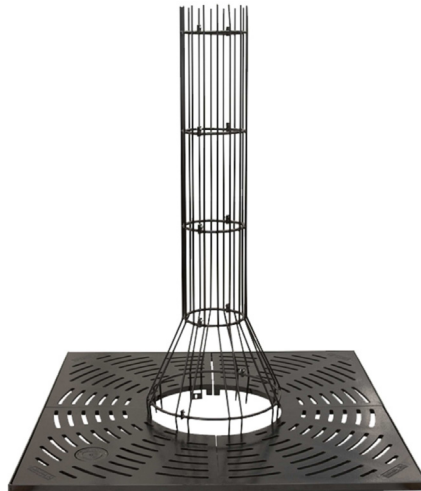

# Tree Guards

Ref. 42 5000

Street Furniture  
Contemporary Serie

Sineu Graff : Intelligent Design  
for the town of tomorrow

## ➤ Presentation

Tree guards support trees and protect them from damage and impacts, and have been designed especially to be harmonious with all urban settings, and can be used with all our series of tree grilles (2000, 3000 and 6000).

## ➤ Description

The tree guard is made up of 2 half guards made of straight painted galvanized steel rods with a 8mm diameter and bent rods with a 12mm diameter. The upper diameter of the tree guard is 238mm and the lower diameter is 600mm.

The plates for assembling the 2 half guards and for fastening them to the grille are in 5mm thick painted galvanized steel.

Steel parts are zinc plated, then they undergo our powder blast process (after cleaning and shot blasting, they are coated with a first coat of epoxy powder, and then with a second coat of polyester powder).