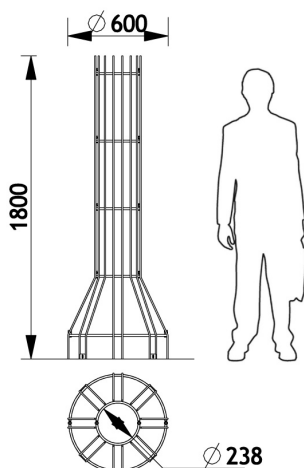

## ➤ Description

The tree guard is made up of 2 half guards made of straight painted galvanized steel rods with a 8mm diameter and bent rods with a 12mm diameter. The upper diameter of the tree guard is 238mm and the lower diameter is 600mm.

The 2 half guards are assembled with screws and nuts.

The tree guard is fastened to the grille with screws and nuts.

##RC## 4 fastening points.

Delivered unassembled.

Weight: 19kg.

## ➤ Dimensions