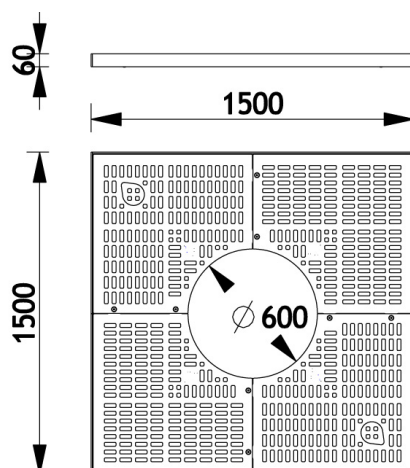

The 4 quarter grilles are assembled from above for easier access, thanks to M10 stainless steel countersunk head screws and protective plastic washers.

The tree grille has two irrigation openings.

The irrigation cover (which is preassembled on the grille) is in T200 cast iron and turns around its pin; its movement is locked by an M8 lock nut.

Resistance: 1.5 tonnes.

Number of frame anchoring points: 12 (Ø 14mm holes).

Delivered unassembled.

Weight of grille: 205kg; Weight of grille and frame: 235kg.

➤ Dimensions

➤ Colours

Colour shown:

Grille and frame: Sand black 100