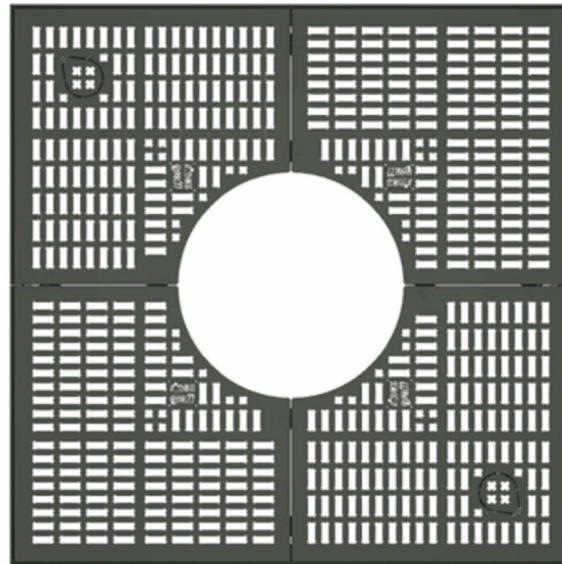

Tree Grilles

Ref. 42 4622

Street Furniture
Series 4600 Contemporary

Sineu Graff : Intelligent Design
for the town of tomorrow

➤ Presentation

The Series 4600/Contemporary tree grille offers a more modern design. This tree grille is made of cast iron, which makes it very strong and gives it a high finish quality. This piece of equipment complies with PRM standards and is accessible to persons with reduced mobility.

Resistance: 1.5 tonnes.

Number of frame anchoring points: 12 (Ø 14mm holes).

Delivered unassembled.

Weight of grille: 205kg; Weight of grille and frame: 235kg.

➤ Dimensions

➤ Colours

Colour shown:

Grille and frame: Sand black 100