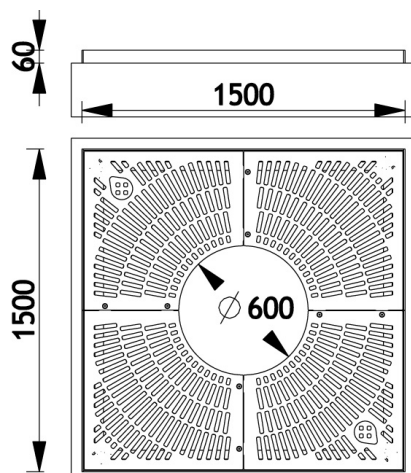

The 4 quarters of the tree grille are assembled using countersunk head screws and plastic tapered washers.

The tree grille has two irrigation openings.

The irrigation cover (which is preassembled on the grille) is in T200 cast iron and turns around its pin; its movement is locked by an M8 lock nut.

Number of frame anchoring points: 12 (Ø 14mm holes).

Delivered unassembled.

Weight of grille and frame: 240kg.

## ➤ Dimensions