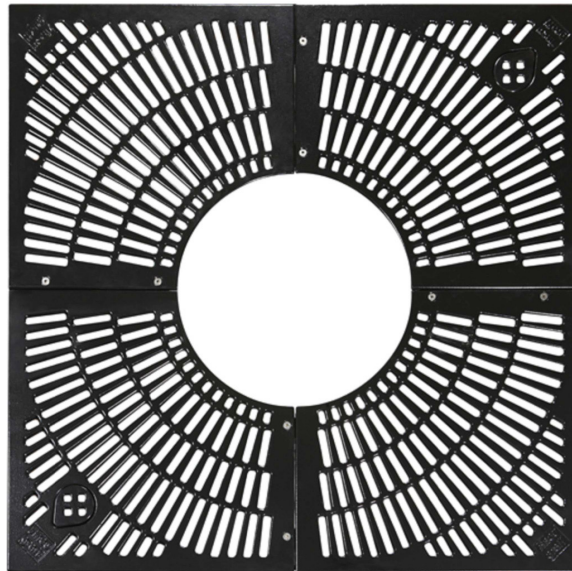

# Tree Grilles

Ref. 42 4522

Street Furniture  
Series 4500 Classic

Sineu Graff : Intelligent Design  
for the town of tomorrow

## ➤ Presentation

The Series 4500/Classical tree grille offers a more traditional design. This tree grille is made of cast iron, which makes it very strong and gives it a high finish quality. This piece of equipment complies with PRM standards and is accessible to persons with reduced mobility.

## ➤ Description

The tree grille is made up of 4 cast-iron quarter grilles, 2 of which have irrigation covers, placed on a perimeter frame in 6mm thick painted galvanized steel.

Cast-iron parts are produced in a foundry located close to our factory in France and are treated using our powder blast process (after cleaning and shot blasting, the parts are coated with a first coat of epoxy powder, and then with a second coat of polyester powder).

The 4 quarters of the tree grille are assembled using countersunk head screws and plastic tapered washers.

The tree grille has two irrigation openings.

The irrigation cover (which is preassembled on the grille) is in T200 cast iron and turns around its pin; its movement is locked by an M8 lock nut.