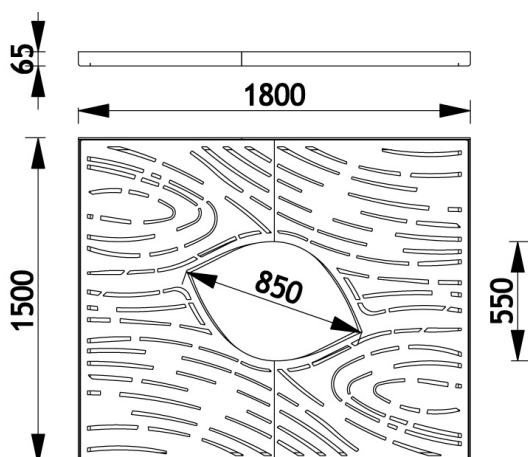

▣ Description

The tree grille is made up of two half grilles and two half frames in 6mm thick painted galvanized S355 steel.

Steel parts are zinc plated, then they undergo our powder blast process (after cleaning and shot blasting, they are coated with a first coat of epoxy powder, and then with a second coat of polyester powder).

For compliance with PRM standards, the openings (holes and slots) in this tree grille are less than 20mm wide.

The half grilles are assembled using 6 M12 bolts.

Number of frame anchoring points: 12 (Ø 14mm holes).

Weight: 180kg.

Delivered unassembled.

▣ Dimensions

▣ Colours

Colour shown:

Grille and frame: Sand grey 150

Colours to select from RAL (satin) or AKZO NOBEL (sand) charts.

LAUD
PRODUKTER