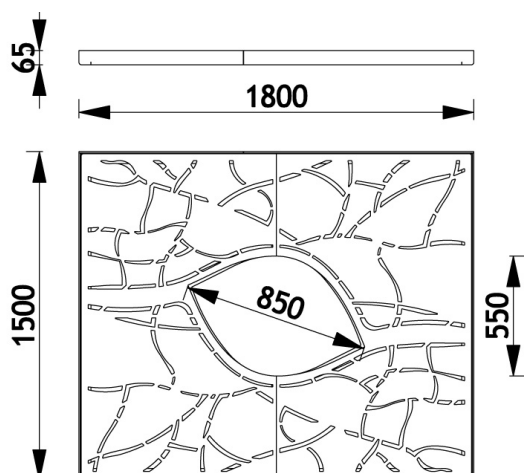

▣ Description

The tree grille is made up of two half grilles and two half frames in 6mm thick painted galvanized S355 steel.

Steel parts are zinc plated, then they undergo our powder blast process (after cleaning and shot blasting, they are coated with a first coat of epoxy powder, and then with a second coat of polyester powder).

For compliance with PRM standards, the openings (holes and slots) in this tree grille are less than 20mm wide.

The half grilles are assembled using 6 M12 bolts.

Number of frame anchoring points: 12 (Ø 14mm holes).

Weight: 184kg.

Delivered unassembled.

▣ Dimensions

▣ Colours

Colour shown:

Grille and frame: Sand grey 2500

Colours to select from RAL (satin) or AKZO NOBEL (sand) charts.

LAUD
PRODUKTER