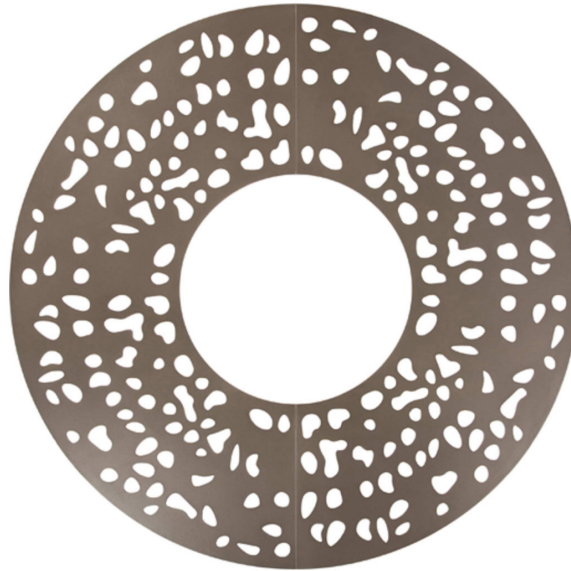

Tree Grilles Pebbles

Ref. 42 25R04

Street Furniture
Series 2000 Figurative

Sineu Graff : Intelligent Design
for the town of tomorrow

➤ Presentation

A steel grille with a Pebbles motif that draws on nature.

Our series 2000/Figurative tree grilles have been developed using an eco-conception approach and are made of steel; they have been studied and designed optimally to minimise the use of raw materials and the energy required for manufacturing them.

This furniture has been designed and manufactured by Sineu Graff, experts in urban landscaping, in accordance with a sustainable development approach.

➤ Description

The tree grille is made up of two half grilles in 8mm thick painted galvanized steel placed on a perimeter frame in 6mm thick painted galvanized steel. The profile of the frame is an angle iron.

Steel parts are zinc plated, then they undergo our powder blast process (after cleaning and shot blasting, they are coated with a first coat of epoxy powder, and then with a second coat of polyester powder).