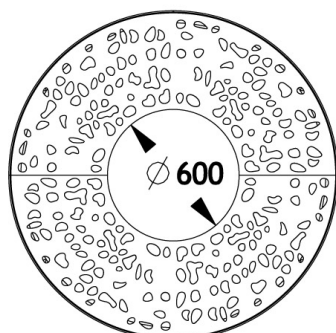

The 2 half grilles are assembled with screws and nuts.

Number of frame anchoring points: 12 (Ø 14mm holes).

Delivered unassembled.

Weight: 108kg.

➤ Dimensions

➤ Colours

Colour shown:

Grille and frame: Sand brown 650