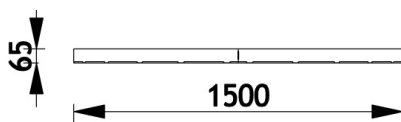

Steel parts are zinc plated, then they undergo our powder blast process (after cleaning and shot blasting, they are coated with a first coat of epoxy powder, and then with a second coat of polyester powder).

The 2 half grilles are assembled with screws and nuts.

Number of frame anchoring points: 12 (Ø 14mm holes).

Delivered unassembled.

Weight: 108kg.

➤ Dimensions

➤ Colours

Colour shown:

Grille and frame: Sand brown 650