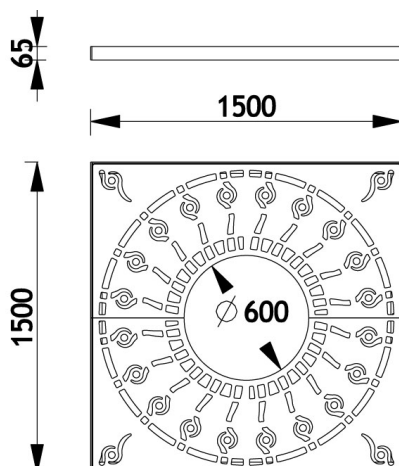

## ➤ Description

The tree grille is made up of two half grilles in 8mm thick painted galvanized steel placed on a perimeter frame in 6mm thick painted galvanized steel. The profile of the frame is an angle iron.

The 2 half grilles are assembled with screws and nuts.

Number of frame anchoring points: 12 (Ø 14mm holes).

Delivered unassembled.

Weight: 152kg.

## ➤ Dimensions