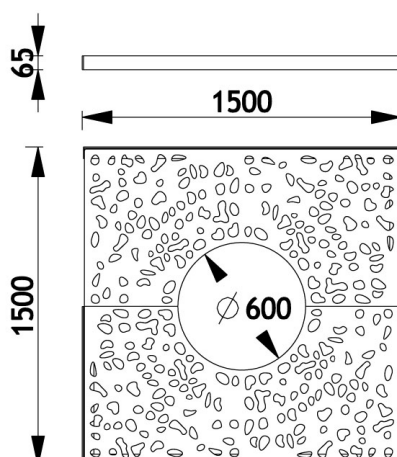

## ➤ Description

The tree grille is made up of two half grilles in 8mm thick painted galvanized steel placed on a perimeter frame in 6mm thick painted galvanized steel. The profile of the frame is an angle iron.

The 2 half grilles are assembled with screws and nuts.

Number of frame anchoring points: 12 (Ø 14mm holes).

Delivered unassembled.

Weight: 149kg.

## ➤ Dimensions