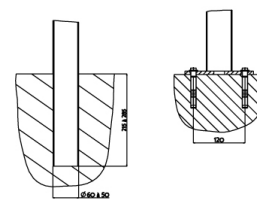

The metal structure is screwed to the wooden posts.

4 anchoring points (plate mounted version).

Delivered assembled.

Weight: 44kg.

► Colours

Colours shown:

Posts: Natural shade

Metal structure: Metallic grey 7100

Colours to select from RAL (satin) or AKZO NOBEL (sand) charts.

► Dimensions

► Fixings device

Fixing type A Fixing type B

LAUD
PRODUKTER

Møblering av offentlig rom

Street Furniture

SINEU GRAFF partner in Norway :
Laud Produkter AS
Salg: Rosenkrantz gt 15, 0160 Oslo
Administrasjon: Pb. 2, 4951 Risør
Org.nr: 911933500 - Telefon: 21904020