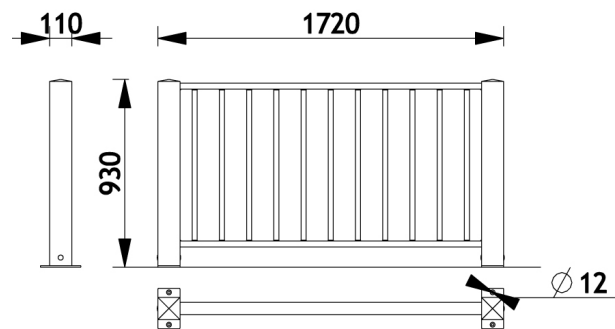

► Dimensions

► Fixings device

LAUD
PRODUKTER

Møblering av offentlig rom

Street Furniture

SINEU GRAFF partner in Norway :
Laud Produkter AS
Salg: Rosenkrantz gt 15, 0160 Oslo
Administrasjon: Pb. 2, 4951 Risør
Org.nr: 911933500 - Telefon: 21904020

SINEU GRAFF info@sineugraff.com - www.sineugraff.com