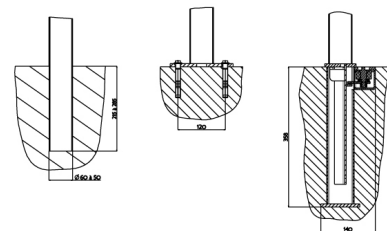

This furniture has been designed and manufactured by Sineu Graff, experts in urban landscaping, in accordance with a sustainable development approach.

➤ Description

The barrier is made up of vertical uprights made of 2mm thick round tubes with a 60mm diameter, horizontal rails made of 2mm thick oval tubes with a 60x30mm section and vertical bars made of 1.5mm thick round tubes with a 25mm diameter.

The anchoring plates are 8mm thick.

Steel parts are zinc plated, then they undergo our powder blast process (after cleaning and shot blasting, they are coated with a first coat of epoxy powder, and then with a second coat of polyester powder).

4 anchoring points (plate mounted version).

Delivered assembled.

Weight: 20kg.

➤ Colours

Colour shown:

Barrier: RAL 9017 Traffic black

Colours to select from RAL (satin) or AKZO NOBEL (sand) charts.

➤ Dimensions

➤ Fixings device

Fixing type A

Fixing type B

Fixing type C

LAUD
PRODUKTER

Møblering av offentlig rom

Street Furniture

SINEU GRAFF partner in Norway :
Laud Produkter AS
Salg: Rosenkrantz gt 15, 0160 Oslo
Administrasjon: Pb. 2, 4951 Risør
Org.nr: 911933500 - Telefon: 21904020