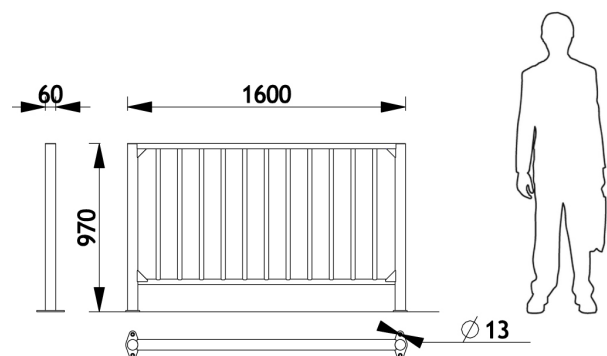

This furniture has been designed and manufactured by Sineu Graff, experts in urban landscaping, in accordance with a sustainable development approach.

➤ Description

The barrier is made up of vertical uprights made of 2mm thick round tubes with a 60mm diameter, horizontal rails made of 2mm thick oval tubes with a 60x30mm section and vertical bars made of 1.5mm thick round tubes with a 25mm diameter.

4 anchoring points (plate mounted version).

Delivered assembled.

Weight: 20kg.

➤ Colours

Colour shown:

Barrier: RAL 9017 Traffic black

Colours to select from RAL (satin) or AKZO NOBEL (sand) charts.

➤ Dimensions