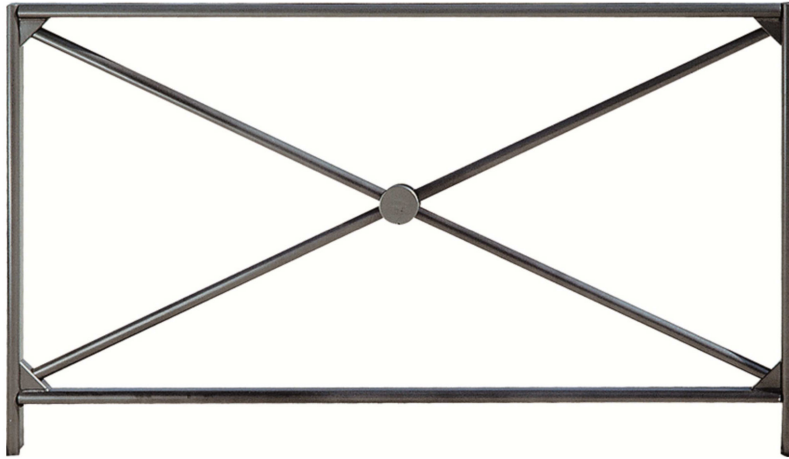

# Barrier

Ref. 41 611X

Street Furniture  
Series 6000

Sineu Graff : Intelligent Design  
for the town of tomorrow

## ➤ Presentation

6000 Series barriers are characterised by their rounded metal profiles, where all sharp edges have been removed to make them safe for the urban environment.

This furniture has been designed and manufactured by Sineu Graff, experts in urban landscaping, in accordance with a sustainable development approach.

## ➤ Description

The barrier is made up of vertical uprights made of 2 mm thick oval tubes with a 60x30mm section, horizontal tubes made of 2mm thick oval tubes with a 60x30mm section, a motif made of 2mm thick round tubes with a 30mm diameter and 2 6mm thick plates with a 100mm diameter.

The anchoring plates are 8mm thick.

Steel parts are zinc plated, then they undergo our powder blast process (after cleaning and shot blasting, they are coated with a first coat of epoxy powder, and then with a second coat of polyester powder).