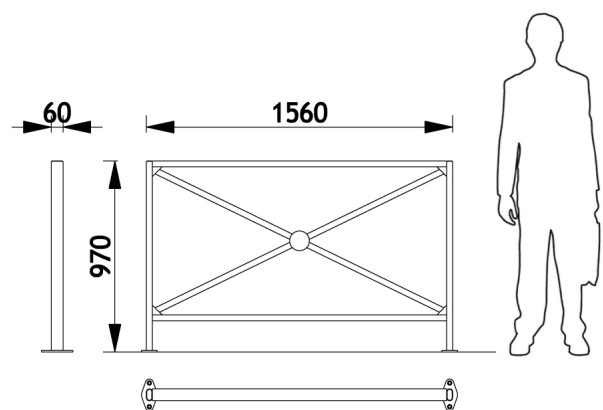

## ➤ Description

The barrier is made up of vertical uprights made of 2 mm thick oval tubes with a 60x30mm section, horizontal tubes made of 2mm thick oval tubes with a 60x30mm section, a motif made of 2mm thick round tubes with a 30mm diameter and 2 6mm thick plates with a 100mm diameter.

4 anchoring points (plate mounted version).

Delivered assembled.

Weight: 18kg.

## ➤ Dimensions