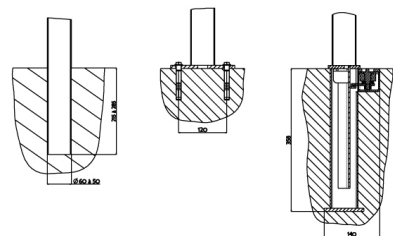

Fixing type A

Fixing type B

Fixing type C

LAUD
PRODUKTER

Møblering av offentlig rom

Street Furniture

SINEU GRAFF partner in Norway :
Laud Produkter AS
Salg: Rosenkrantz gt 15, 0160 Oslo
Administrasjon: Pb. 2, 4951 Risør
Org.nr: 911933500 - Telefon: 21904020

SINEU GRAFF info@sineugraff.com - www.sineugraff.com