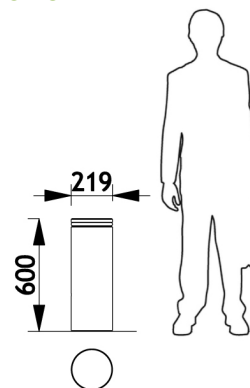

Delivered assembled.

Weight: 20kg.

➤ Colours

Colour shown:

Body and cap: Stainless steel.

➤ Dimensions

➤ Fixings device

Fixing type A