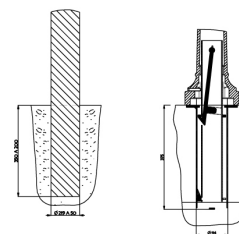

Delivered assembled.

Weight: 20kg.

➤ Colours

Colour shown:

Body and cap: Stainless steel.

➤ Dimensions

➤ Fixings device

Fixing type A