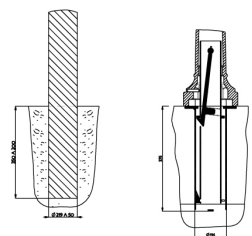

The post is made of stainless steel that is cleaned and electro-polished (cap) and bead-blasted (body) and then passivated after manufacturing.

The cap is assembled onto the body of the post using screws and nuts. Delivered assembled.

Weight: 8kg.

➤ Colours

Colour shown:

Body and cap: Stainless steel.

➤ Dimensions

➤ Fixings device

Fixing type A

Fixing type D

LAUD
PRODUKTER

Møblering av offentlig rom

Street Furniture

SINEU GRAFF partner in Norway :

Laud Produkter AS

Salg: Rosenkrantz gt 15, 0160 Oslo

Administrasjon: Pb. 2, 4951 Risør

Org.nr: 911933500 - Telefon: 21904020