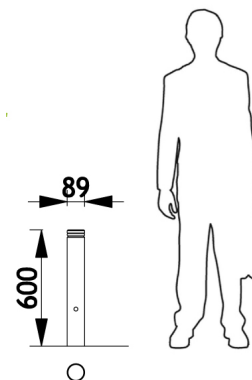

Weight: 8kg.

➤ Colours

Colour shown:

Body and cap: Stainless steel.

➤ Dimensions

➤ Fixings device

Fixing type A

Fixing type D