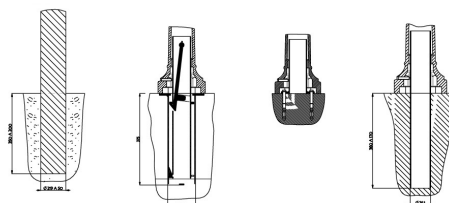

➤ Description

The post is made up of a 2mm thick square painted galvanized steel tube with a 50x50mm section.

The post has a 3mm thick cast aluminium cap and plate versions have 8mm thick anchoring plates.

4 Ø 11mm anchoring points (plate mounted version).
Delivered assembled.

Weight of post alone: 5kg.

➤ Colours

Colour shown:

Cap: RAL 9010 Pure white

Tube: Metallic grey 7100

Colours to select from RAL (satin) or AKZO NOBEL (sand) charts.

➤ Dimensions

➤ Fixings device

Fixing
type A

Fixing
type D

Fixing
type E

Fixing
type H

LAUD
PRODUKTER

Møblering av offentlig rom