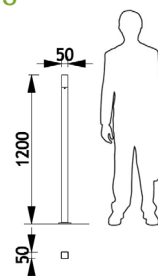

➤ Dimensions

➤ Fixings device