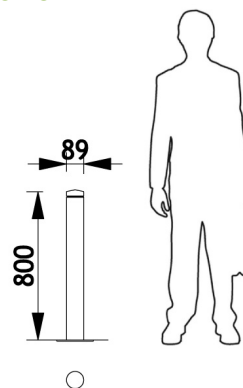

Post

Ref. 40 238X

Street Furniture
Series 2000

Sineu Graff : Intelligent Design
for the town of tomorrow

➤ Presentation

Series 2000 posts have been designed and developed using an eco-conception approach specific to SINEU GRAFF and are characterised by their contemporary design and clarity, and their clean lines. Series 2000 equipment is intended specifically for dense urban spaces and is simple, discreet and efficient.

This furniture has been designed and manufactured by Sineu Graff, experts in urban landscaping, in accordance with a sustainable development approach.

➤ Description

Series 2000 posts are made up of painted galvanized steel body and a contemporary aluminium cap.

Steel parts are zinc plated, then they undergo our powder blast process (after cleaning and shot blasting, they are coated with a first coat of epoxy powder, and then with a second coat of polyester powder).

The cap is assembled onto the body of the post using screws and nuts. 3 Ø 11mm anchoring points (plate mounted version).

Delivered assembled.

Weight: 7kg.

➤ Colours

Colours shown:

Cap: RAL 5011 Steel blue

Body: Metallic grey 7100

Colours to select from RAL (satin) or AKZO NOBEL (sand) charts.

➤ Dimensions

➤ Fixings device