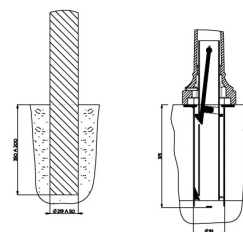

The cap is assembled onto the body of the post using screws and nuts. 3 Ø 11mm anchoring points (plate mounted version).

Delivered assembled.

Weight: 7kg.

➤ Colours

Colours shown:

Cap: RAL 5011 Steel blue

Body: Metallic grey 7100

Colours to select from RAL (satin) or AKZO NOBEL (sand) charts.

➤ Dimensions

➤ Fixings device

Fixing type A

Fixing type D

LAUD
PRODUKTER

Møblering av offentlig rom

Street Furniture