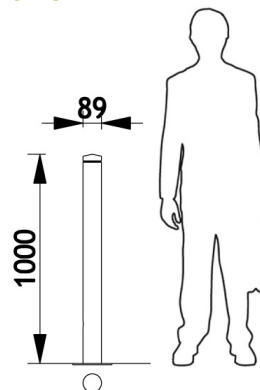

Post

Ref. 40 231X

Street Furniture
Series 2000

Sineu Graff : Intelligent Design
for the town of tomorrow

➤ Presentation

Series 2000 posts have been designed and developed using an eco-conception approach specific to SINEU GRAFF and are characterised by their contemporary design and clarity, and their clean lines. Series 2000 equipment is intended specifically for dense urban spaces and is simple, discreet and efficient.

This furniture has been designed and manufactured by Sineu Graff, experts in urban landscaping, in accordance with a sustainable development approach.

➤ Description

Series 2000 posts are made up of painted galvanized steel body and a contemporary aluminium cap.

Steel parts are zinc plated, then they undergo our powder blast process (after cleaning and shot blasting, they are coated with a first coat of epoxy powder, and then with a second coat of polyester powder).

The cap is assembled onto the body of the post using screws and nuts. 3 Ø 11mm anchoring points (plate mounted version).

Delivered assembled.

Weight: 9kg.

➤ Colours

Colours shown:

Cap: RAL 5011 Steel blue

Body: Metallic grey 7100

Colours to select from RAL (satin) or AKZO NOBEL (sand) charts.

➤ Dimensions

➤ Fixings device