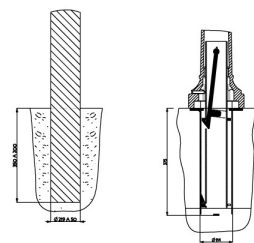

The cap is assembled onto the body of the post using screws and nuts. 3 Ø 11mm anchoring points (plate mounted version).

Delivered assembled.

Weight: 9kg.

➤ Colours

Colours shown:

Cap: RAL 5011 Steel blue

Body: Metallic grey 7100

Colours to select from RAL (satin) or AKZO NOBEL (sand) charts.

➤ Dimensions

➤ Fixings device

Fixing type A

Fixing type D

LAUD
PRODUKTER

Møblering av offentlig rom

Street Furniture