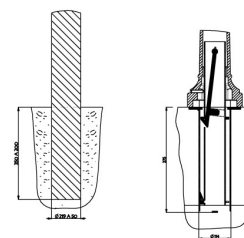

The cap is assembled onto the body of the post using screws and nuts. 3 Ø 11mm anchoring points (plate mounted version).

Delivered assembled.

Weight: 7kg.

➤ Colours

Colours shown:

Cap: RAL 6028 Pine green

Body: Metallic grey 7100

Colours to select from RAL (satin) or AKZO NOBEL (sand) charts.

➤ Dimensions

➤ Fixings device

Fixing type A

Fixing type D

LAUD
PRODUKTER

Møblering av offentlig rom

Street Furniture