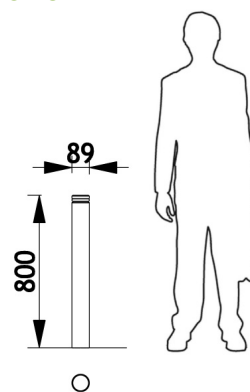

The cap is assembled onto the body of the post using screws and nuts. 3 Ø 11mm anchoring points (plate mounted version).

Delivered assembled.

Weight: 7kg.

➤ Colours

Colours shown:

Cap: RAL 6028 Pine green

Body: Metallic grey 7100

Colours to select from RAL (satin) or AKZO NOBEL (sand) charts.

➤ Dimensions

➤ Fixings device

Fixing type A

Fixing type D

LAUD
PRODUKTER

Møblering av offentlig rom

Street Furniture