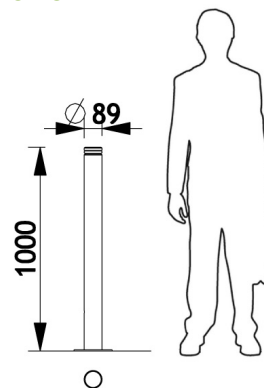

The cap is assembled onto the body of the post using screws and nuts. 3 Ø 11mm anchoring points (plate mounted version).

Delivered assembled.

Weight: 9kg.

## ➤ Dimensions