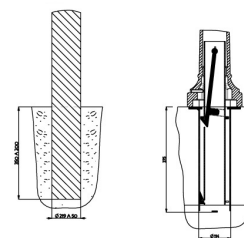

Fixing type A

Fixing type D

LAUD
PRODUKTER

Møblering av offentlig rom

Street Furniture

SINEU GRAFF partner in Norway :

Laud Produkter AS

Salg: Rosenkrantz gt 15, 0160 Oslo

Administrasjon: Pb. 2, 4951 Risør

Org.nr: 911933500 - Telefon: 21904020

SINEU GRAFF info@sineugraff.com - www.sineugraff.com