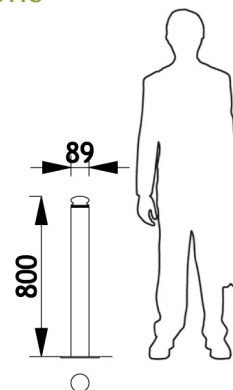

The cap is assembled onto the body of the post using screws and nuts. 3 Ø 11mm anchoring points (plate mounted version).

Delivered assembled.

Weight: 7kg.

➤ Colours

Colours shown:

Cap: RAL 8019 Brown grey

Body: Metallic grey 7100

Colours to select from RAL (satin) or AKZO NOBEL (sand) charts.

➤ Dimensions

➤ Fixings device

Fixing type A

Fixing type D

LAUD
PRODUKTER

Møblering av offentlig rom

Street Furniture