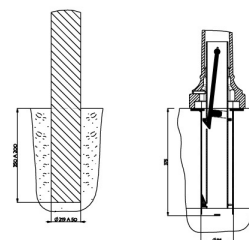

The cap is assembled onto the body of the post using screws and nuts. 3 Ø 11mm anchoring points (plate mounted version).

Delivered assembled.

Weight: 7kg.

➤ Colours

Colours shown:

Cap: RAL 8019 Brown grey

Body: Metallic grey 7100

Colours to select from RAL (satin) or AKZO NOBEL (sand) charts.

➤ Dimensions

➤ Fixings device

Fixing type A

Fixing type D

LAUD
PRODUKTER

Møblering av offentlig rom

Street Furniture