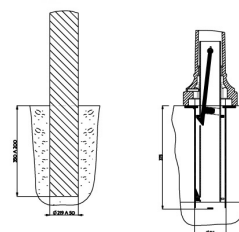

Fixing type A

Fixing type D

LAUD
PRODUKTER

Møblering av offentlig rom

Street Furniture

SINEU GRAFF partner in Norway :
Laud Produkter AS
Salg: Rosenkrantz gt 15, 0160 Oslo
Administrasjon: Pb. 2, 4951 Risør
Org.nr: 911933500 - Telefon: 21904020

SINEU GRAFF info@sineugraff.com - www.sineugraff.com