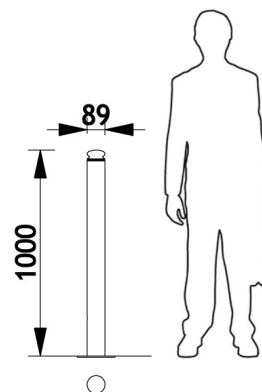

The cap is assembled onto the body of the post using screws and nuts. 3 Ø 11mm anchoring points (plate mounted version).

Delivered assembled.

Weight: 9kg.

## ➤ Dimensions