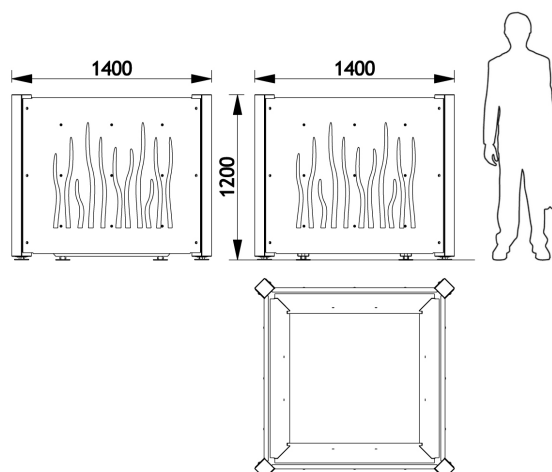

The planter has removable fronts, making it possible to handle the planting boxes with a lift truck.

This planter is compatible with the Sineu Flor system.

Capacity: 1080 litres, including 210-litre reserve.

Weight of planter alone: 166 kg.

Delivered assembled.

➤ Dimensions

➤ Colours

Colours shown:

Wood: Natural shade

Cladding panels: RAL 7005 Mouse grey

Colours to select from RAL (satin) or AKZO NOBEL (sand) charts.