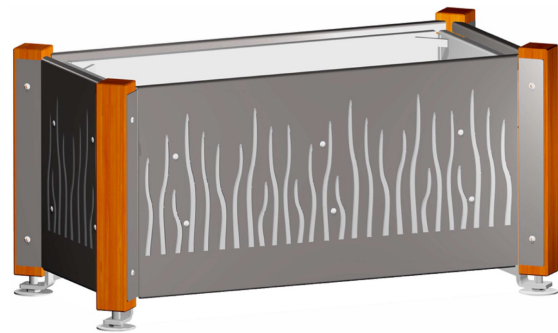

Racine planter

Ref. 299 674

Street Furniture
Racine Range

Sineu Graff : Intelligent Design
for the town of tomorrow

➤ Presentation

Roots metal planters are suited to the most contemporary settings. This piece of furniture suggests harmony between plants and the planter, thanks to the steel plate with a laser-cut Roots motif.

This furniture has been designed and manufactured by Sineu Graff, experts in urban landscaping, in accordance with a sustainable development approach.

➤ Description

The Roots planter has 4 wooden corner posts with a 80x80mm section, 4 M22 adjustable feet in stainless steel, 4 box supports in 6mm thick painted galvanized steel, 4 cladding panels in 3mm thick painted galvanized steel and a fixed handling planting box.

The cladding panels have a Roots motif made by laser cutting, and are assembled on the posts with stainless steel fasteners.

The planting box is held by the frame and rests directly on the angle irons fixed to each adjustable foot.

After the application of a flow coat, the wood is coated with solvent-free water-based emulsion stain.

The wood used is certified and sourced from well-managed forests.

Steel parts are zinc plated, then they undergo our powder blast process (after cleaning and shot blasting, they are coated with a first coat of epoxy powder, and then with a second coat of polyester powder).