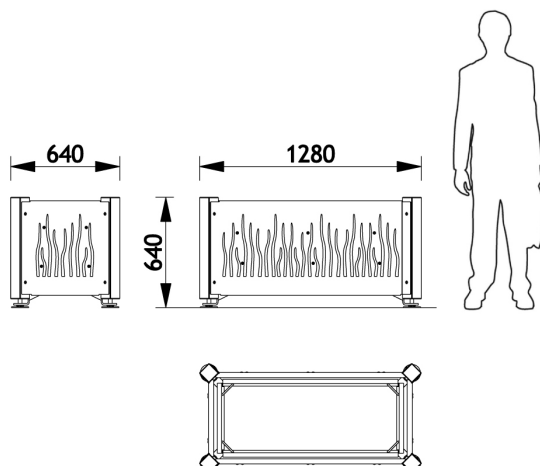

This furniture has been designed and manufactured by Sineu Graff, experts in urban landscaping, in accordance with a sustainable development approach.

➤ Description

The Roots planter has 4 wooden corner posts with a 80x80mm section, 4 M22 adjustable feet in stainless steel, 4 box supports in 6mm thick painted galvanized steel, 4 cladding panels in 3mm thick painted galvanized steel and a fixed handling planting box.

The cladding panels have a Roots motif made by laser cutting, and are assembled on the posts with stainless steel fasteners.

The planting box is held by the frame and rests directly on the angle irons fixed to each adjustable foot.

This planter is compatible with the Sineu Flor system.

Capacity: 200 litres, including 50-litre reserve.

Weight of planter alone: 70 kg.

Delivered assembled.

➤ Dimensions

➤ Colours

Colours shown:

Wood: Natural shade