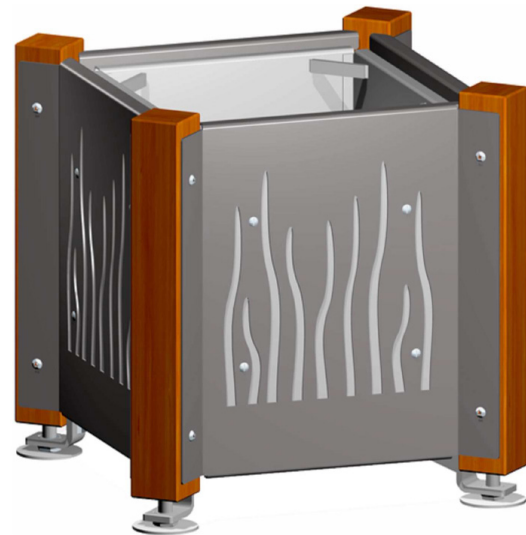

LAUD
PRODUKTER

Møblering av offentlig rom

Street Furniture

V140516

SINEU GRAFF partner in Norway :
Laud Produkter AS

Salg: Rosenkrantz gt 15, 0160 Oslo

Administrasjon: Pb. 2, 4951 Risør

Org.nr: 911933500 - Telefon: 21904020

SINEU GRAFF info@sineugraff.com - www.sineugraff.com