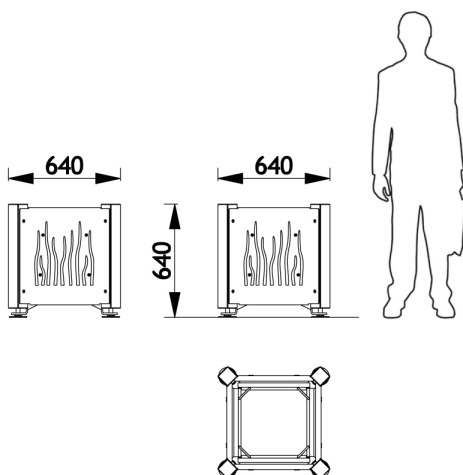

## ➤ Description

The Roots planter has 4 wooden corner posts with a 80x80mm section, 4 M22 adjustable feet in stainless steel, 4 box supports in 6mm thick painted galvanized steel, 4 cladding panels in 3mm thick painted galvanized steel and a fixed handling planting box.

Capacity: 80 litres, including 20-litre reserve.

Weight of planter alone: 54 kg.

Delivered assembled.

## ➤ Dimensions