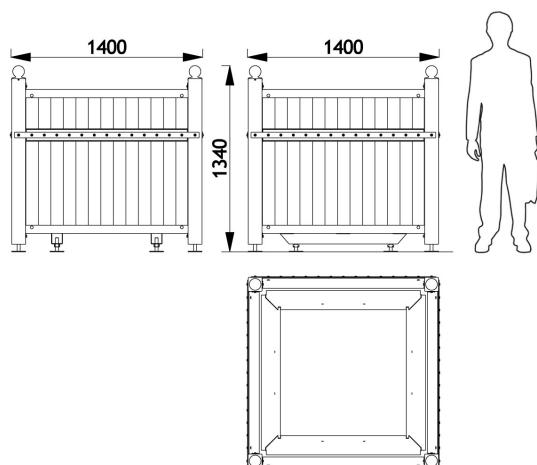

## ➤ Description

The Rose Garden planter is made up of:

- 4 metal posts in painted galvanized steel with a 100x100mm section
- 4 M22 stainless steel adjustable feet
- 4 wooden panels with a 105x20mm section (intermediate vertical slats), 85x20mm section (far right vertical slats) and 90x25mm section (horizontal slats)
- 4 U-shaped irons and 4 L-shaped corner irons in painted galvanized steel for fastening the panel
- 4 flat irons in painted zinc-plated steel for fastening the panel
- 1 fixed handling planting box with 4 M22 stainless steel adjustable feet.

The planter has removable fronts, making it possible to handle the planting boxes with a lift truck.

All our planters are compatible with the Sineu Flor system.

Capacity: 1080 litres, including 210-litre reserve.

Weight of planter alone: 208 kg.

Delivered assembled.

## ➤ Dimensions