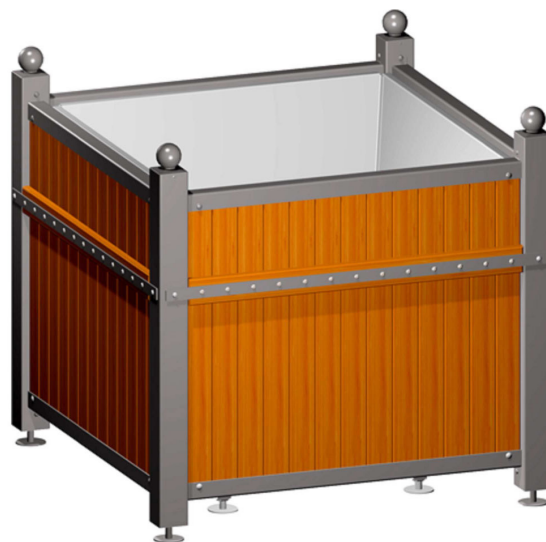

LAUD
PRODUKTER

Møblering av offentlig rom

Street Furniture

SINEU GRAFF partner in Norway :
Laud Produkter AS

Salg: Rosenkrantz gt 15, 0160 Oslo

Administrasjon: Pb. 2, 4951 Risør

Org.nr: 911933500 - Telefon: 21904020

SINEU GRAFF info@sineugraff.com - www.sineugraff.com