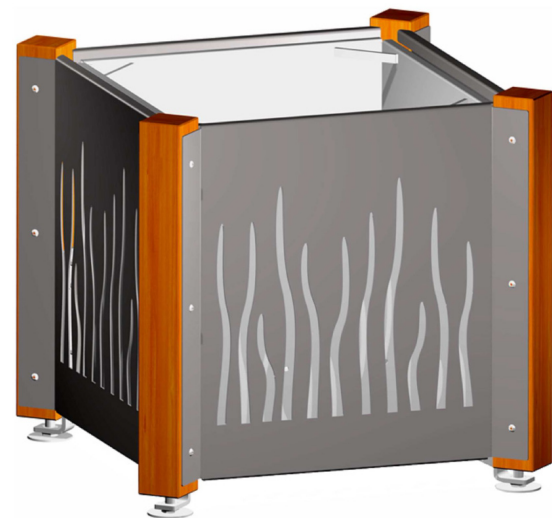

LAUD
PRODUKTER

Møblering av offentlig rom

Street Furniture

SINEU GRAFF partner in Norway :
Laud Produkter AS

Salg: Rosenkrantz gt 15, 0160 Oslo

Administrasjon: Pb. 2, 4951 Risør

Org.nr: 911933500 - Telefon: 21904020

SINEU GRAFF info@sineugraff.com - www.sineugraff.com

V140516