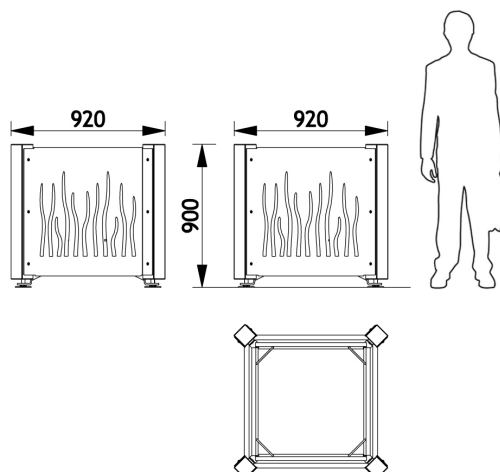

This furniture has been designed and manufactured by Sineu Graff, experts in urban landscaping, in accordance with a sustainable development approach.

➤ Description

The Roots planter has 4 wooden corner posts with a 100x100mm section, 4 M22 adjustable feet in stainless steel, 4 box supports in 6mm thick painted galvanized steel, 4 cladding panels in 3mm thick painted galvanized steel and a fixed handling planting box.

This planter is compatible with the Sineu Flor system.

Capacity: 350 litres, including 80-litre reserve.

Weight of planter alone: 104 kg.

Delivered assembled.

➤ Dimensions

➤ Colours

Colours shown:

Wood: Natural shade