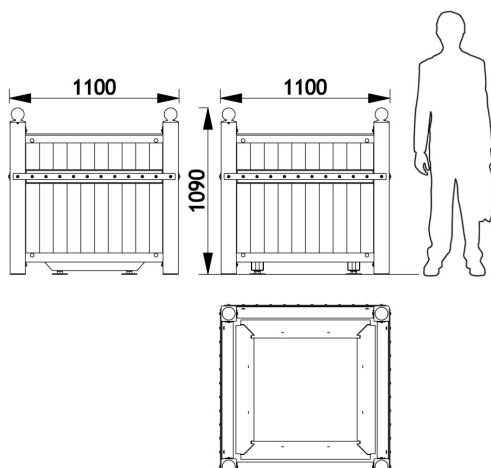

- 4 metal posts in painted galvanized steel with a 100x100mm section
- 4 M22 stainless steel adjustable feet
- 4 wooden panels with a 105x20mm section (intermediate vertical slats), 85x20mm section (far right vertical slats) and 90x25mm section (horizontal slats)
- 4 U-shaped irons and 4 L-shaped corner irons in painted galvanized steel for fastening the panel
- 4 flat irons in painted zinc-plated steel for fastening the panel
- 1 fixed handling planting box with 4 M22 stainless steel adjustable feet.

The planter has removable fronts, making it possible to handle the planting boxes with a lift truck.

All our planters are compatible with the Sineu Flor system.

Capacity: 490 litres, including 110-litre reserve.

Weight of planter alone: 152 kg.

Delivered assembled.

➤ Dimensions

➤ Colours

Colours shown:

Wood: Natural shade

Framework: Grey 900 sable

Colours to select from RAL (satin) or AKZO NOBEL (sand) charts.