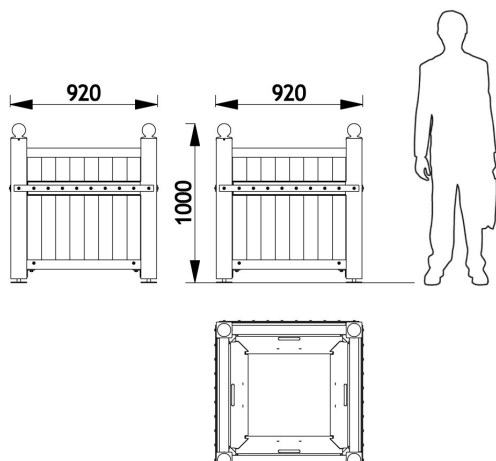

## ➤ Description

The Rose Garden planter is made up of:

- 4 steel posts with a 100x100mm section
- 4 M22 stainless steel adjustable feet
- 1 steel box support
- 4 emulsion stained hardwood panels with a 105x20mm section (for vertical slats) and 90x25mm section (for horizontal slats)
- 4 U-shaped irons and 4 L-shaped corner irons in painted steel for fastening the panel
- 4 flat irons in painted steel for fastening the panel
- 1 fixed handling planting box.

All our planters are compatible with the Sineu Flor system.

Capacity: 350 litres, including 80-litre reserve.

Weight of planter alone: 143 kg.

Delivered assembled.

## ➤ Dimensions