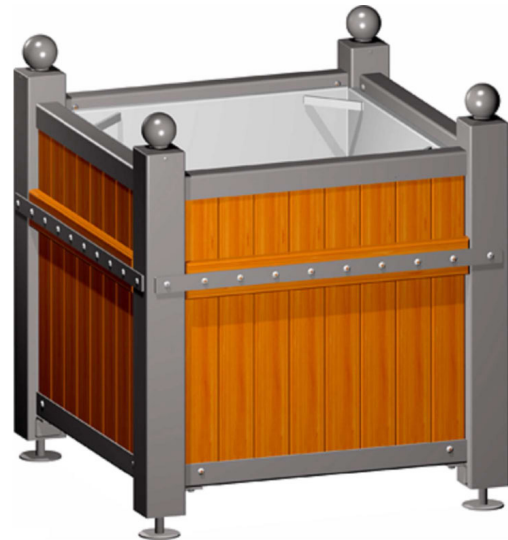

LAUD
PRODUKTER

Møblering av offentlig rom

Street Furniture

SINEU GRAFF partner in Norway :

Laud Produkter AS

Salg: Rosenkrantz gt 15, 0160 Oslo

Administrasjon: Pb. 2, 4951 Risør

Org.nr: 911933500 - Telefon: 21904020

SINEU GRAFF info@sineugraff.com - www.sineugraff.com