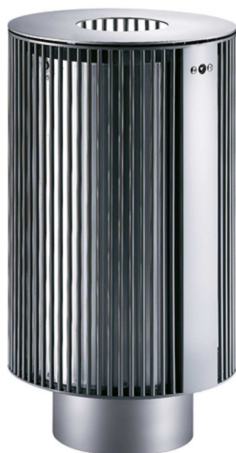

# Litter Bin

Ref. 21 0569M

Street Furniture  
City Confort Range

Sineu Graff : Intelligent Design  
for the town of tomorrow

## ➤ Presentation

The City Confort round litter bin is part of a complete range of litter bins made in steel using a SINEU GRAFF patented assembly system, which gives it maximum strength. The transparency of this piece of street furniture makes it unobtrusive in its environment.

## ➤ Description

The City Confort round litter bin is made up of round painted galvanized steel irons with an 8mm diameter, a 5mm thick painted galvanized steel lid and a stainless steel inner bin.

Steel parts are zinc plated, then they undergo our powder blast process (after cleaning and shot blasting, they are coated with a first coat of epoxy powder, and then with a second coat of polyester powder).

Closing is automatic, while opening is done via a triangular key.

Capacity: 60 litres.

3 anchoring points.

Delivered assembled.

Weight: 33kg.