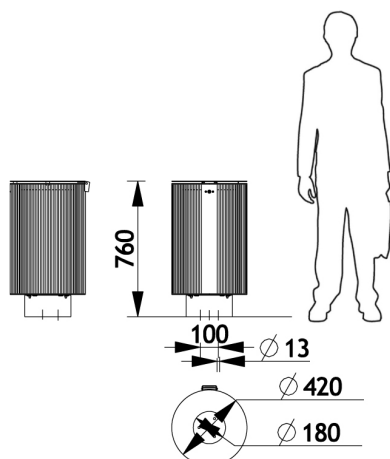

## ➤ Description

The City Confort round litter bin is made up of round painted galvanized steel irons with an 8mm diameter, a 5mm thick painted galvanized steel lid and a stainless steel inner bin.

Steel parts are zinc plated, then they undergo our powder blast process (after cleaning and shot blasting, they are coated with a first coat of epoxy powder, and then with a second coat of polyester powder).

Closing is automatic, while opening is done via a triangular key.

Capacity: 60 litres.

3 anchoring points.

Delivered assembled.

Weight: 33kg.

## ➤ Dimensions

**LAUD**  
PRODUKTER

Møblering av offentlig rom

Street Furniture

**SINEU GRAFF partner in Norway :**  
Laud Produkter AS  
Salg: Rosenkrantz gt 15, 0160 Oslo  
Administrasjon: Pb. 2, 4951 Risør  
Org.nr: 911933500 - Telefon: 21904020