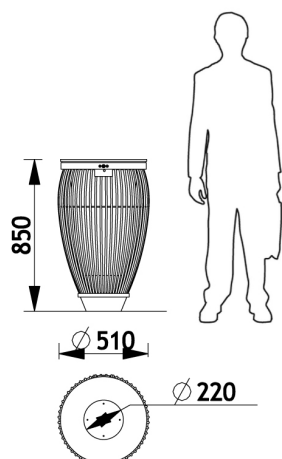

## ➤ Description

The Garden City litter bin is made up of a painted galvanized steel body, an 18mm thick cast aluminium lid and a stainless steel bucket.

The body of the Garden City litter bin is made of rods with an 8mm diameter.

The lid of the Garden City litter bin is locked with a triangular key.

3 anchoring points (Ø14mm).

Capacity: 50 litres.

Weight: 42kg.

Delivered assembled.

## ➤ Dimensions

**LAUD**  
PRODUKTER

Møblering av offentlig rom

Street Furniture

**SINEU GRAFF partner in Norway :**  
Laud Produkter AS  
Salg: Rosenkrantz gt 15, 0160 Oslo  
Administrasjon: Pb. 2, 4951 Risør  
Org.nr: 911933500 - Telefon: 21904020