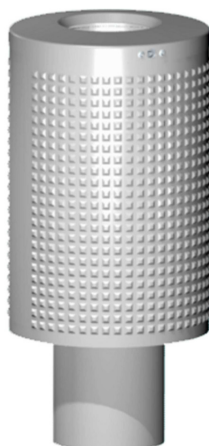

Litter Bin

Ref. 20 0511 INX

Street Furniture
Diamond Point Range

Sineu Graff : Intelligent Design
for the town of tomorrow

► Presentation

This round litter bin is made entirely in stainless steel and is characterised by its diamond point motif which gives it optimum strength. These discreet pieces of street furniture will be at home in all your urban spaces.

This furniture has been designed and manufactured by Sineu Graff, experts in urban landscaping, in accordance with a sustainable development approach.

► Description

The bin is entirely in 316L stainless steel and has a 2.5mm thick body with embossed diamond point motifs, a 2.5mm thick lid, a 4mm thick base and a bucket.

After manufacturing, stainless steel is cleaned, electro-polished and passivated.

Closing is automatic, while opening is done via a triangular key.

3 anchoring points.

Capacity: 40 litres.

Delivered assembled.