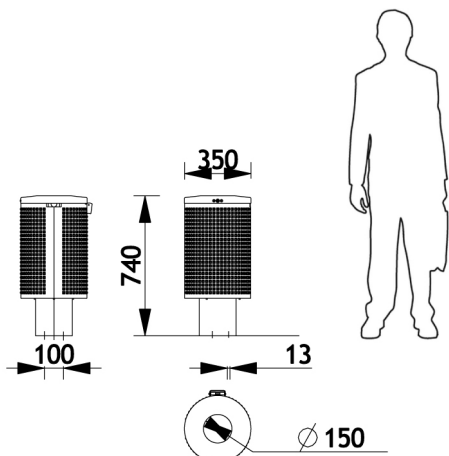

This furniture has been designed and manufactured by Sineu Graff, experts in urban landscaping, in accordance with a sustainable development approach.

► Description

The bin is entirely in 316L stainless steel and has a 2.5mm thick body with embossed diamond point motifs, a 2.5mm thick lid, a 4mm thick base and a bucket.

After manufacturing, stainless steel is cleaned, electro-polished and passivated.

Closing is automatic, while opening is done via a triangular key.

3 anchoring points.

Capacity: 40 litres.

Delivered assembled.

Weight: 26kg.

► Dimensions

LAUD
PRODUKTER

Møblering av offentlig rom

Street Furniture

SINEU GRAFF partner in Norway :
Laud Produkter AS
Salg: Rosenkrantz gt 15, 0160 Oslo
Administrasjon: Pb. 2, 4951 Risør
Org.nr: 911933500 - Telefon: 21904020