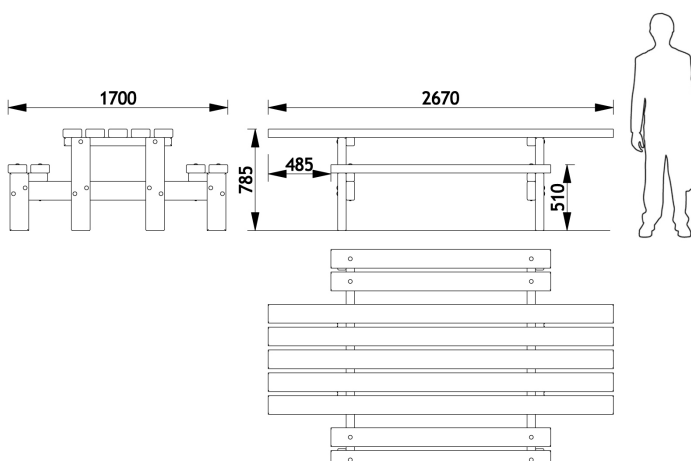

➤ Description

The Champêtre set is made of autoclave-treated resinous wood and is fastened by through bolts.

The top is assembled with lag screws.

4 anchoring points.

Delivered assembled.

Weight: 139kg

➤ Dimensions