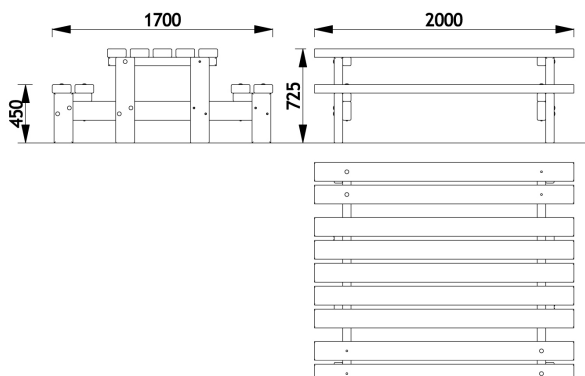

▣ Description

The Champêtre set is made of autoclave-treated resinous wood and is fastened by through bolts.

The top is assembled with lag screws.

4 anchoring points.

Delivered assembled.

Weight: 127kg.

▣ Dimensions