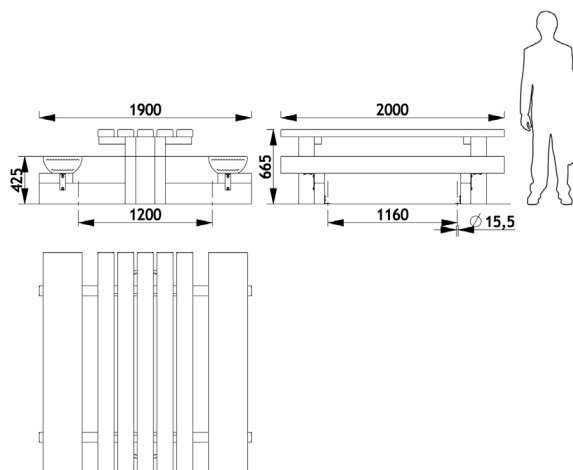

## ▣ Description

The set is made in autoclave-treated resinous wood and is made up of a table top with 5 slats with a 65x145mm section, 2 cross members with a 65x65mm section, half logs that act as seats and legs that support the table.

The set is fastened with lag screws to the legs, and the seat is fastened by two 5mm thick galvanised steel angle brackets.

The 2 seats and 2 legs are fastened onto a wooden cross member with a 90x185mm section.

The screw heads are concealed by spot facing.

4 anchoring points.

Delivered unassembled.

Weight: 210kg.

## ▣ Dimensions