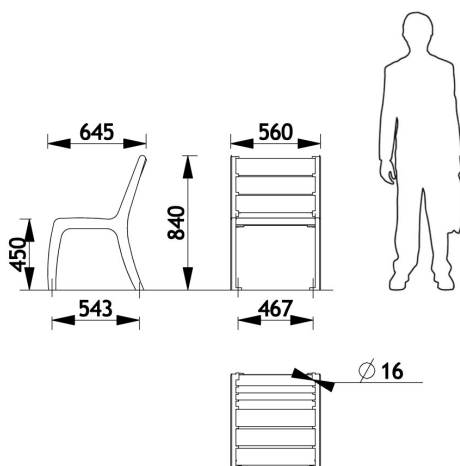

➤ Dimensions

➤ Colours

Colours shown:

Wood: Natural shade

Legs: Sand grey 900

Colours to select from RAL (satin) or AKZO NOBEL (sand) charts.

LAUD
PRODUKTER

Moblering av offentlig rom

Street Furniture

SINEU GRAFF partner in Norway :
Laud Produkter AS

Salg: Rosenkrantz gt 15, 0160 Oslo

Administrasjon: Pb. 2, 4951 Risør

Org.nr: 911933500 - Telefon: 21904020

SINEU GRAFF info@sineugraff.com - www.sineugraff.com