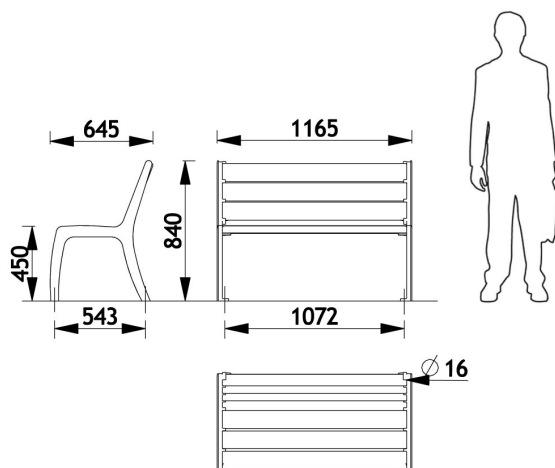

➤ Description

The seat and backrest of the seat are made up of hardwood slats with a 38x105mm section.

After the application of a flow coat, the wood is coated with solvent-free water-based emulsion stain.

The low table is assembled with tamper-resistant screws on wooden inserts.

4 anchoring points.

Delivered assembled.

Weight: 59kg.

➤ Dimensions

➤ Colours

Colours shown:

Wood: Natural shade