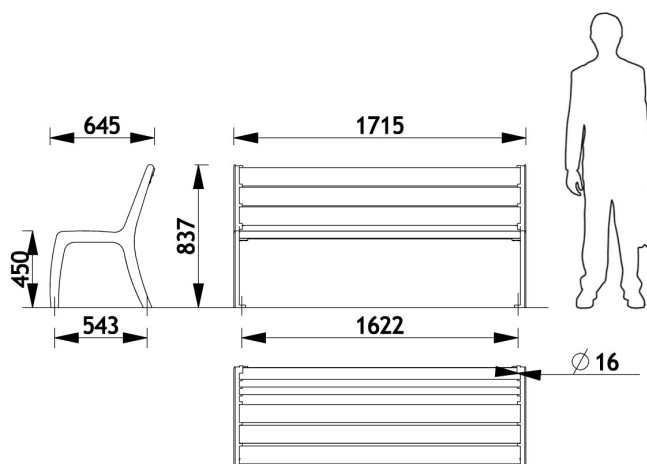

➤ Dimensions

➤ Colours

Colours shown:

Wood: Natural shade

Legs: Sand grey 900

Colours to select from RAL (satin) or AKZO NOBEL (sand) charts.

LAUD
PRODUKTER

Möblering av offentlig rom

Street Furniture

SINEU GRAFF partner in Norway :
Laud Produkter AS

Salg: Rosenkrantz gt 15, 0160 Oslo

Administrasjon: Pb. 2, 4951 Risør

Org.nr: 911933500 - Telefon: 21904020

SINEU GRAFF info@sineugraff.com - www.sineugraff.com