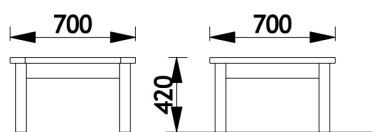

► Description

The low table is made up of a top and wooden legs.

The slats of the top of the low table are made of wood, with an 84x33mm section.

The legs of the low table are made of wood, with a 60x60mm section.

After the application of a flow coat, the wood is coated with solvent-free water-based emulsion stain.

The wood used is certified and sourced from well-managed forests.

The low table is assembled with wood screws.

4 anchoring points.

Delivered assembled.

Weight: 15kg.

► Dimensions

► Colours

Colour shown:

Wood: Natural shade

Colours to select from RAL (satin) or AKZO NOBEL (sand) charts.