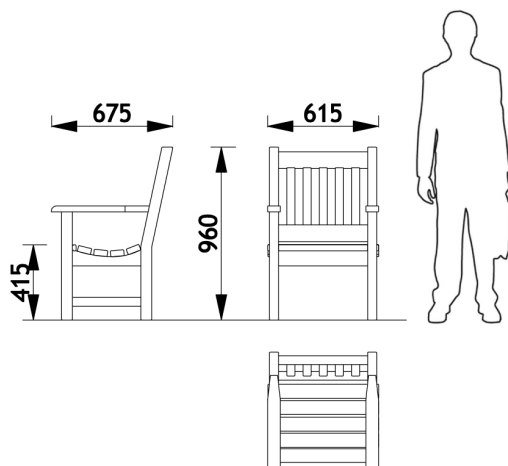

➤ Description

The armchair is made up of a seat, a backrest and 2 wooden legs.

The armchair leg has an armrest with a 90x33mm section, a rear slat with a 60x50mm section, a front slat with a 60x50mm section and a bar with a 45x22mm section.

The armchair seat has a front cross member with an 84x33mm section, a front seat slat with a 75x33mm section (with the leg cut-out), 4 seat slats with 75x33mm section and 2 lower cross members with a 50x40mm section.

The armchair backrest has 2 backrest cross members with a 90x33mm section and 5 slats with an 84x40mm section.

After the application of a flow coat, the wood is coated with solvent-free water-based emulsion stain.

The wood used is certified and sourced from well-managed forests.

The armchair is assembled with wood screws.

4 anchoring points.

Delivered assembled.

Weight: 18kg.

➤ Dimensions

➤ Colours

Colour shown: