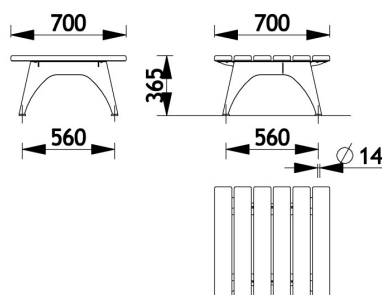

After the application of a flow coat, the wood is coated with solvent-free water-based emulsion stain.

The wood used is certified and sourced from well-managed forests.

The leg of the low table is made up of angle irons in 4mm thick painted steel. The anchoring plate of the leg is 8 mm thick.

The low table is assembled with tamper-resistant screws on wooden inserts.

4 anchoring points.

Delivered assembled.

Weight: 25kg.

➤ Dimensions

➤ Colours

Colours shown:

Wood: Natural shade