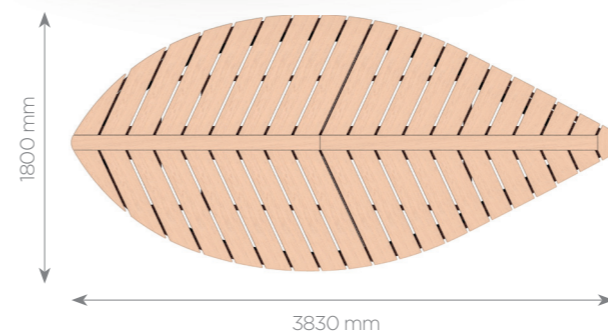

WIDE CURVE LEAF

3550 x 1265 x HT 500 mm
Ref. 17 0202 ED10 AP00

WIDE CIRCULAR VASE

Diameter: 1624 mm | Height: 846 mm
1000 L of which 200 L water supply
Ref. 299 740 AB4P (Fitted with the Sineu'flor system)
Ref. 299 740 PC4 (growing kit)

PODIUM LEAF

2284 x 1125 x HT 500 mm
Ref. 17 0101 ED10 AP00

YLOZEN: A NEW PERSPECTIVE ON URBAN DESIGN!

Ylozen proposes very large furniture inspired by plants.

WIDE PODIUM LEAF

3830 x 1800 x HT 500 mm
Ref. 17 0102 ED10 AP00

STEM SHADE OPTION:

Diameter : 2890 mm | Height: 2960 mm

Combined with Ylozen furniture, the umbrella will create a shady atmosphere. The stem shade **adds verticality and reinforces the clarity of the design.**