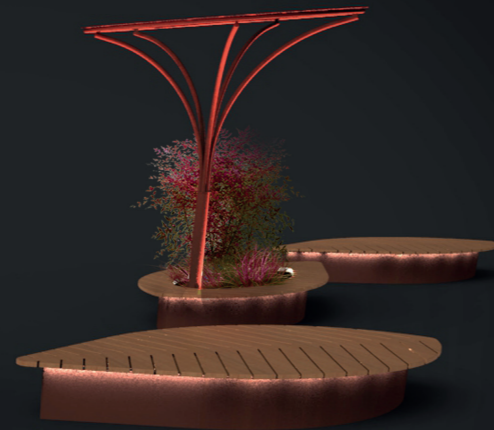

WIDE CURVE LEAF

3550 x 1265 x HT 500 mm
Ref. 17 0202 ED10 AP00

WIDE CIRCULAR VASE

Diameter: 1624 mm | Height: 846 mm
1000 L of which 200 L water supply
Ref. 299 740 AB4P (Fitted with the Sineu'flor system)
Ref. 299 740 PC4 (growing kit)

PODIUM LEAF

2284 x 1125 x HT 500 mm
Ref. 17 0101 ED10 AP00

YLOZEN: A NEW PERSPECTIVE ON URBAN DESIGN!

Ylozen proposes very large furniture inspired by plants.

WIDE PODIUM LEAF

3830 x 1800 x HT 500 mm
Ref. 17 0102 ED10 AP00

WIDE LEAF PLANTER

3830 x 1800 x HT 500 mm
Ref. 17 0112 B4 ED10 AP00
Ref. 17 0112 PC4 (growing kit)

LEAVES | DEDICATED SPACE FOR A LIGHTING POST OR A SHADE

Leaves seating can be fitted with **LED lighting** to highlight the curves of the seats for a variety of night-time atmospheres.

STEM SHADE OPTION:

Diameter : 2890 mm | Height: 2960 mm

Combined with Ylozen furniture, the umbrella will create a shady atmosphere. The stem shade **adds verticality and reinforces the clarity of the design.**