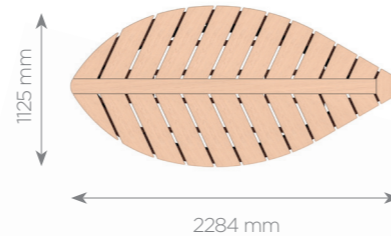

PODIUM LEAF

2284 x 1125 x HT 500 mm
Ref. 17 0101 ED10 AP00