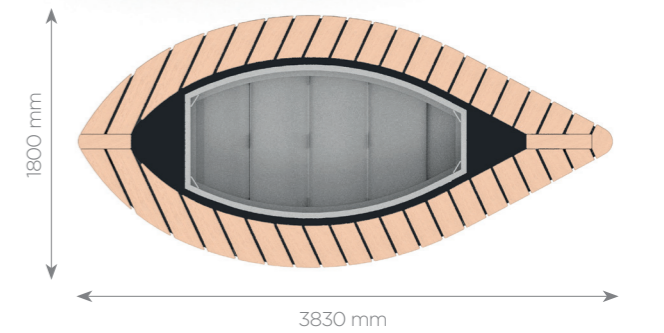

WIDE CURVE LEAF

3550 x 1265 x HT 500 mm
Ref. 17 0202 ED10 AP00

WIDE CIRCULAR VASE

Diameter: 1624 mm | Height: 846 mm
1000 L of which 200 L water supply
Ref. 299 740 AB4P (Fitted with the Sineu'flor system)
Ref. 299 740 PC4 (growing kit)

PODIUM LEAF

2284 x 1125 x HT 500 mm
Ref. 17 0101 ED10 AP00

YLOZEN: A NEW PERSPECTIVE ON URBAN DESIGN!

Ylozen proposes very large furniture inspired by plants.

WIDE PODIUM LEAF

3830 x 1800 x HT 500 mm
Ref. 17 0102 ED10 AP00

WIDE LEAF PLANTER

3830 x 1800 x HT 500 mm
Ref. 17 0112 B4 ED10 AP00
Ref. 17 0112 PC4 (growing kit)

LEAVES | DEDICATED SPACE FOR A LIGHTING POST OR A SHADE

Leaves seating can be fitted with **LED lighting** to highlight the curves of the seats for a variety of night-time atmospheres.

STEM SHADE OPTION:

Diameter : 2890 mm | Height: 2960 mm

Combined with Ylozen furniture, the umbrella will create a shady atmosphere. The stem shade **adds verticality and reinforces the clarity of the design.**