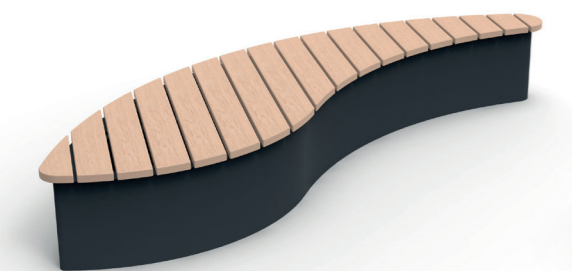

WIDE CURVE LEAF

3550 x 1265 x HT 500 mm
Ref. 17 0202 ED10 AP00

WIDE CIRCULAR VASE

Diameter: 1624 mm | Height: 846 mm
1000 L of which 200 L water supply
Ref. 299 740 AB4P (Fitted with the Sineu'flor system)
Ref. 299 740 PC4 (growing kit)