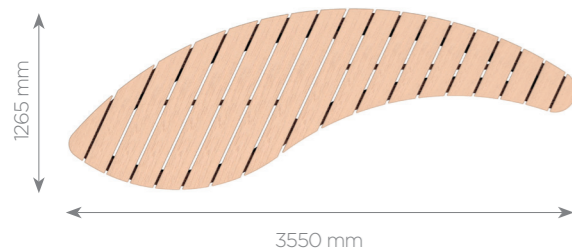

WIDE CURVE LEAF

3550 x 1265 x HT 500 mm
Ref. 17 0202 ED10 AP00

WIDE CIRCULAR VASE

Diameter: 1624 mm | Height: 846 mm
1000 L of which 200 L water supply
Ref. 299 740 AB4P (Fitted with the Sineu'flor system)
Ref. 299 740 PC4 (growing kit)