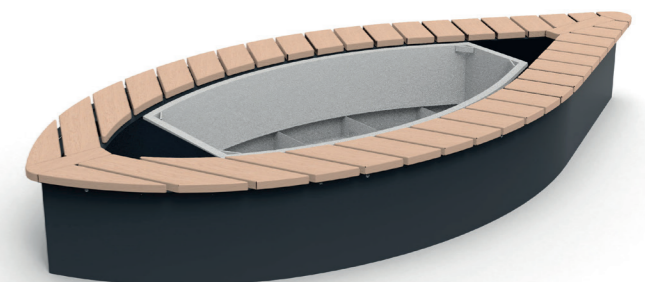

WIDE CURVE LEAF

3550 x 1265 x HT 500 mm
Ref. 17 0202 ED10 AP00

WIDE CIRCULAR VASE

Diameter: 1624 mm | Height: 846 mm
1000 L of which 200 L water supply
Ref. 299 740 AB4P (Fitted with the Sineu'flor system)
Ref. 299 740 PC4 (growing kit)

PODIUM LEAF

2284 x 1125 x HT 500 mm
Ref. 17 0101 ED10 AP00

YLOZEN: A NEW PERSPECTIVE ON URBAN DESIGN!

Ylozen proposes very large furniture inspired by plants.

WIDE PODIUM LEAF

3830 x 1800 x HT 500 mm
Ref. 17 0102 ED10 AP00

WIDE LEAF PLANTER

3830 x 1800 x HT 500 mm
Ref. 17 0112 B4 ED10 AP00
Ref. 17 0112 PC4 (growing kit)

LEAVES | DEDICATED SPACE FOR A LIGHTING POST OR A SHADE

Leaves seating can be fitted with **LED lighting** to highlight the curves of the seats for a variety of night-time atmospheres.

STEM SHADE OPTION:

Diameter : 2890 mm | Height: 2960 mm

Combined with Ylozen furniture, the umbrella will create a shady atmosphere. The stem shade **adds verticality and reinforces the clarity of the design.**