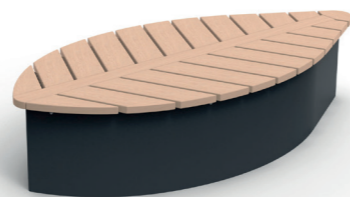

PODIUM LEAF

2284 x 1125 x HT 500 mm
Ref. 17 0101 ED10 AP00