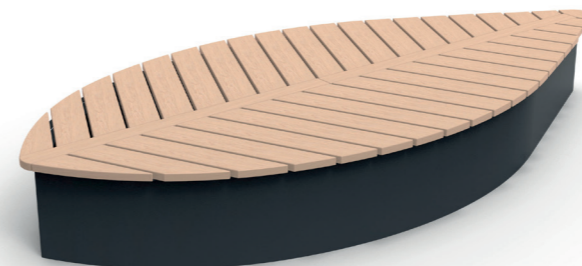

PODIUM LEAF

2284 x 1125 x HT 500 mm
Ref. 17 0101 ED10 AP00

YLOZEN: A NEW PERSPECTIVE ON URBAN DESIGN!

Ylozen proposes very large furniture inspired by plants.

WIDE PODIUM LEAF

3830 x 1800 x HT 500 mm
Ref. 17 0102 ED10 AP00

WIDE LEAF PLANTER

3830 x 1800 x HT 500 mm
Ref. 17 0112 B4 ED10 AP00
Ref. 17 0112 PC4 (growing kit)

LEAVES | DEDICATED SPACE FOR A LIGHTING POST OR A SHADE

Leaves seating can be fitted with **LED lighting** to highlight the curves of the seats for a variety of night-time atmospheres.

STEM SHADE OPTION:

Diameter : 2890 mm | Height: 2960 mm

Combined with Ylozen furniture, the umbrella will create a shady atmosphere. The stem shade **adds verticality and reinforces the clarity of the design.**