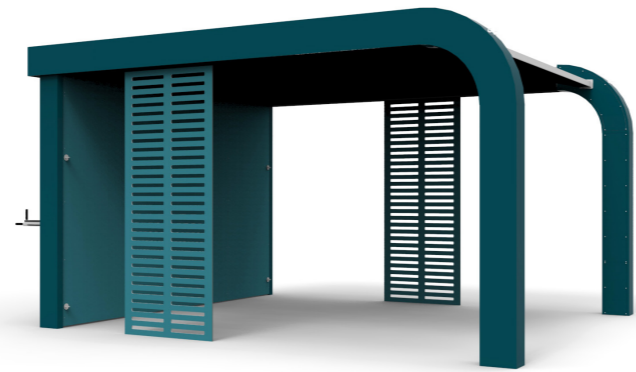

**sineu
graff**
STREET FURNITURE

XL SPACE'ROC®

Space'roc® meets this demand. Its original shape and its characteristic roof make this solution identifiable: **Space'roc becomes a real meeting place and enhances spaces. Space'roc® combines a sheltered and infinitely convertible space with an exterior facade with apparatus.** Relax, work, play, talk, exercise.... There are unlimited possibilities.

INVENTED AND PRODUCED IN FRANCE

INSPIRATION
SPACE'ROC® with Arobase furniture

GET INSPIRED

SPACE'ROC® with Rubber Line

SPACE'ROC® with inspiring urban wall painting & Live furniture

APPARATUS

To fight against inactivity and to promote relaxation outdoors, you can add four apparatus to the outside facade of the Space'roc®. So that four users can work out at the same time, at the same place. This equipment lets both occasional and dedicated athletes do their stretching or work on their muscle development.