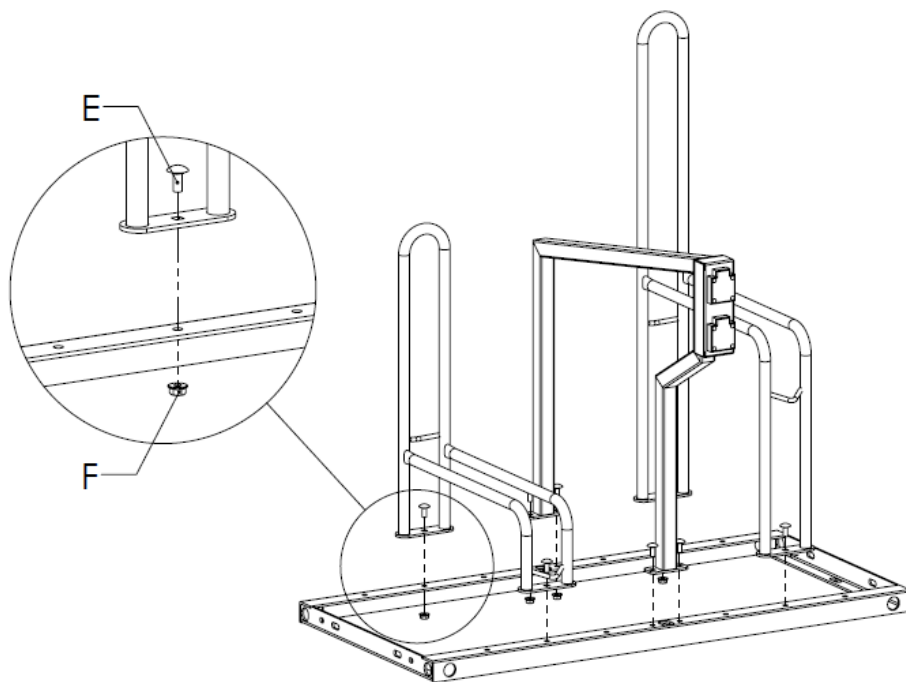

B2Minck *Charge* - Single-sided

Comfort for bike ànd cyclist!