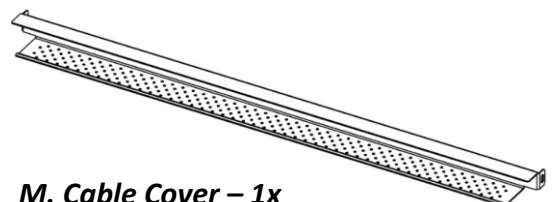

B2Minck *Charge* - Single-sided

Comfort for bike ànd cyclist!

Manual/Handleiding/Handbuch/Manuel/Manual

A. Frame - 1x

B. Clamp Low - 1x

C. Clamp High - 1x

D. Charging Locking Device Single - 1x

E. Bolt M8 - 12x

F. Nut M8 - 12x

G. Bolt M12 - 2x

H. Washer M12 - 4x

I. Nut M12 - 2x

J. Bolt M6 - 2x

K. Nut M6 - 2x

L. Washer M6 - 4x

M. Cable Cover - 1x

B2Minck *Charge* - Single-sided

Comfort for bike ànd cyclist!

B2Minck*Charge* - Single-sided

Comfort for bike and cyclist!