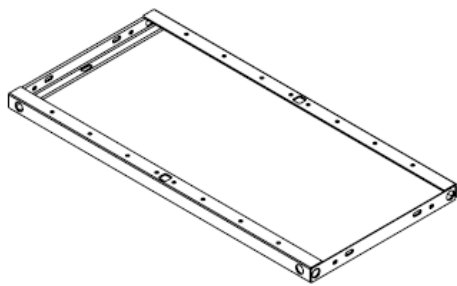

B2Minck *Charge* - Single-sided

Comfort for bike ànd cyclist!

Manual/Handleiding/Handbuch/Manuel/Manual

A. Frame - 1x

B. Clamp Low - 1x

C. Clamp High - 1x

D. Charging Locking Device Single - 1x

E. Bolt M8 - 12x

B2Minck *Charge* - Single-sided

Comfort for bike ànd cyclist!

B2Minck*Charge* - Single-sided

Comfort for bike and cyclist!