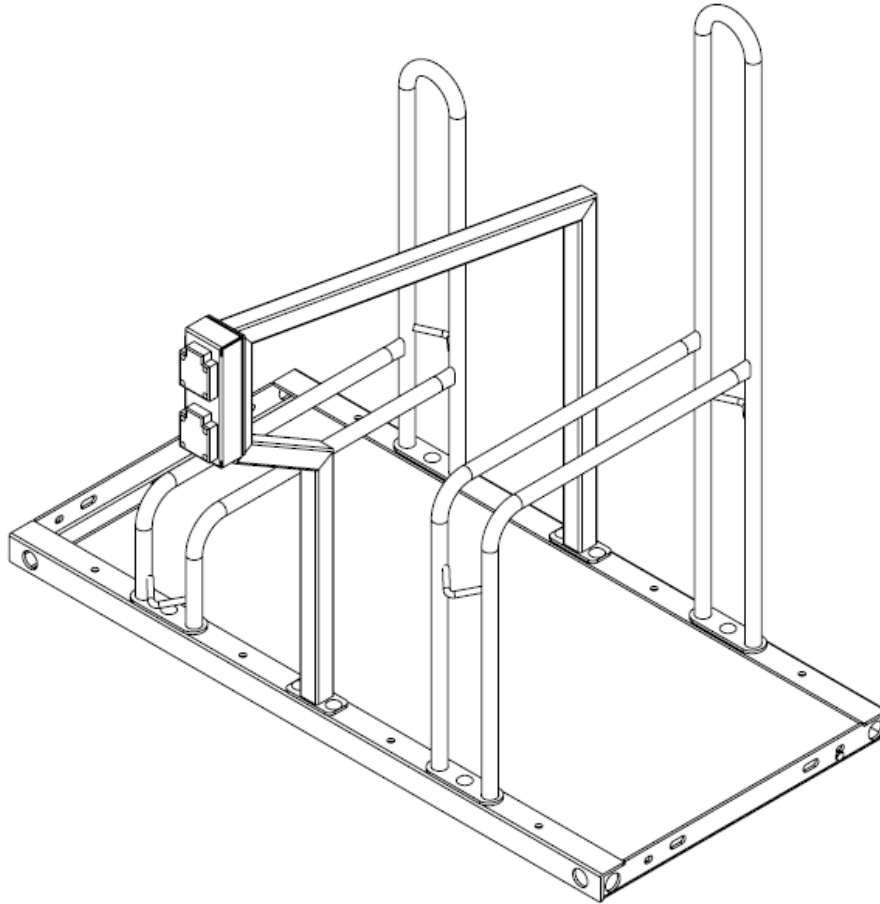

B2Minck *Charge* - Single-sided

Comfort for bike ànd cyclist!

Manual/Handleiding/Handbuch/Manuel/Manual

A. Frame - 1x

B. Clamp Low - 1x

C. Clamp High - 1x

D. Charging Locking Device Single - 1x

E. Bolt M8 - 12x

B2Minck *Charge* - Single-sided

Comfort for bike ànd cyclist!

B2Minck*Charge* - Single-sided

Comfort for bike and cyclist!