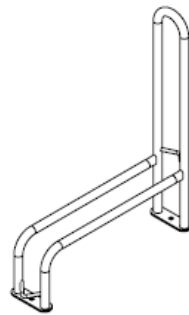

B2Minck *Charge* - Single-sided

Comfort for bike ànd cyclist!

Manual/Handleiding/Handbuch/Manuel/Manual

A. Frame - 1x

B. Clamp Low - 1x

C. Clamp High - 1x

D. Charging Locking Device Single - 1x

E. Bolt M8 - 12x

F. Nut M8 - 12x

G. Bolt M12 - 2x

H. Washer M12 - 4x

I. Nut M12 - 2x

J. Bolt M6 - 2x

K. Nut M6 - 2x

L. Washer M6 - 4x

M. Cable Cover - 1x

B2Minck *Charge* - Single-sided

Comfort for bike ànd cyclist!

B2Minck*Charge* - Single-sided

Comfort for bike and cyclist!