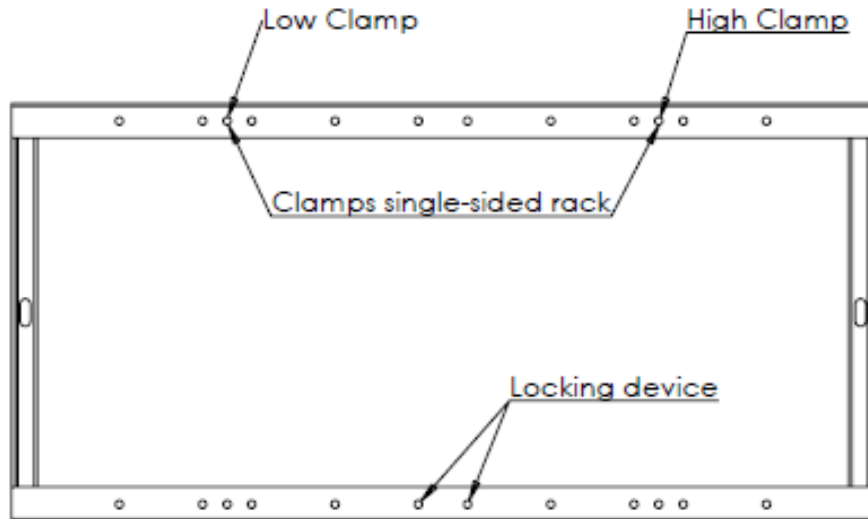

B2Minck *Charge* - Single-sided

Comfort for bike ànd cyclist!