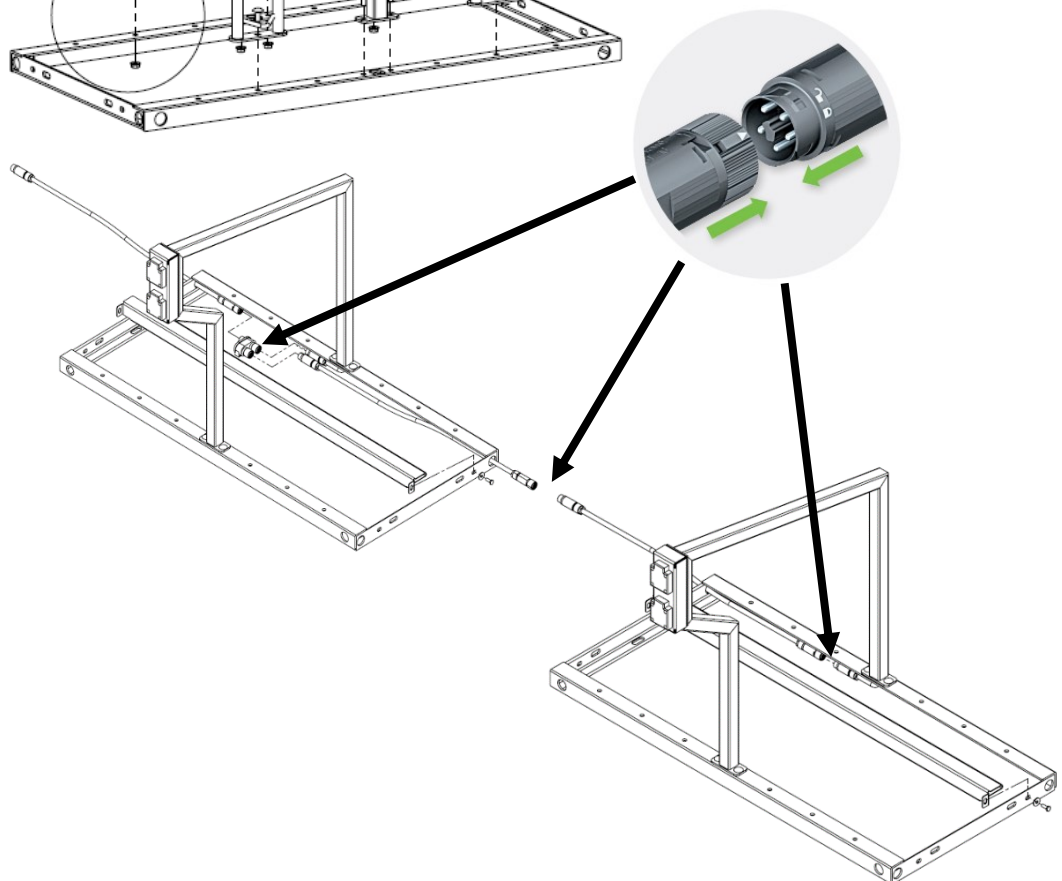

B2Minck *Charge* - Single-sided

Comfort for bike ànd cyclist!

Manual/Handleiding/Handbuch/Manuel/Manual

A. Frame - 1x

B. Clamp Low - 1x

C. Clamp High - 1x

D. Charging Locking Device Single - 1x

E. Bolt M8 - 12x

F. Nut M8 - 12x

G. Bolt M12 - 2x

H. Washer M12 - 4x

I. Nut M12 - 2x

J. Bolt M6 - 2x

K. Nut M6 - 2x

L. Washer M6 - 4x

M. Cable Cover - 1x

B2Minck *Charge* - Single-sided

Comfort for bike ànd cyclist!

B2Minck*Charge* - Single-sided

Comfort for bike and cyclist!