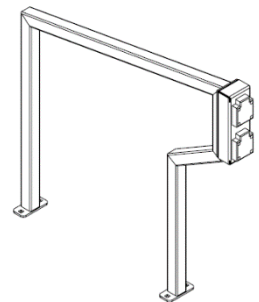

B2Minck *Charge* - Single-sided

Comfort for bike ànd cyclist!

Manual/Handleiding/Handbuch/Manuel/Manual

A. Frame - 1x

B. Clamp Low - 1x

C. Clamp High - 1x

D. Charging Locking Device Single - 1x

E. Bolt M8 - 12x

F. Nut M8 - 12x

G. Bolt M12 - 2x

H. Washer M12 - 4x

I. Nut M12 - 2x

J. Bolt M6 - 2x

K. Nut M6 - 2x

L. Washer M6 - 4x

M. Cable Cover - 1x

B2Minck *Charge* - Single-sided

Comfort for bike ànd cyclist!

B2Minck*Charge* - Single-sided

Comfort for bike and cyclist!