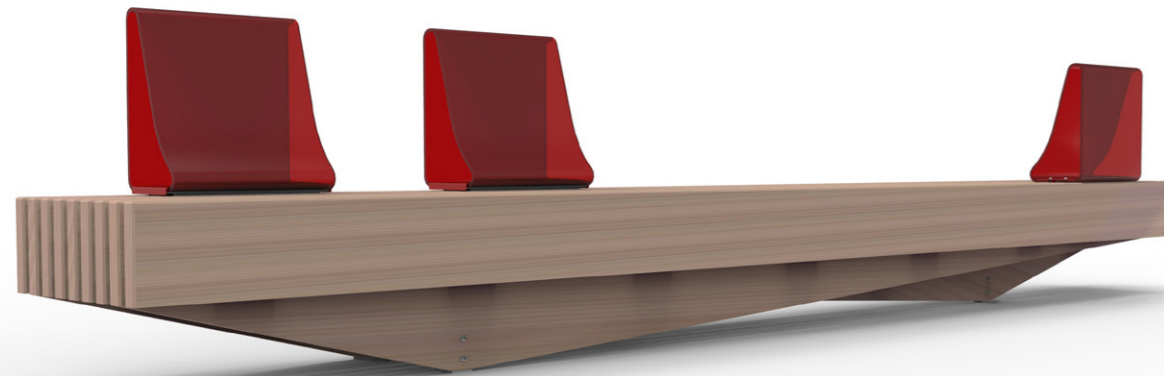

TECHNICAL SPECIFICATIONS

Seat & legs: glued laminated bosse hardwood

Backrests | Headrest | Shelf: transparent thermoplastic (Polymethyl methacrylate) red or grey

Fixings: on base plates.