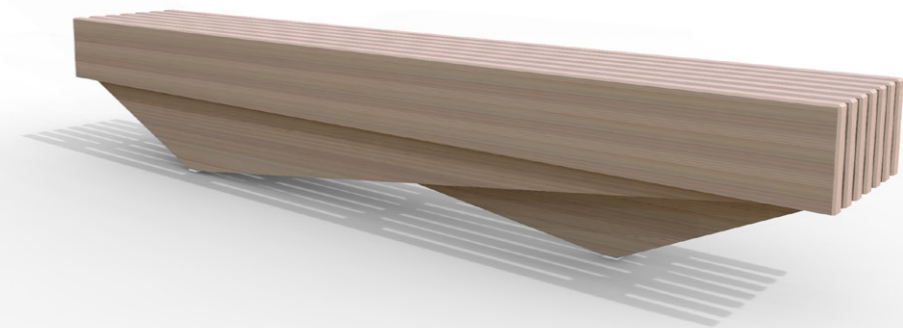

## NINE, STREET FURNITURE OF A NEW GENERATION

The Nine bench consists of 9 wooden slats of which 3 slats go down to the floor to shape the legs. The bench seduces not only by its modern and outstanding design, but also by its adaptability: the bench is decorated with sliding or fixed backrests in transparent thermoplastic material (polymethyl methacrylate), bringing originality and elegance.

# TECHNICAL SPECIFICATIONS

**Seat & legs:** glued laminated bosse hardwood

**Backrests | Headrest | Shelf:** transparent thermoplastic (Polymethyl methacrylate) red or grey

**Fixings:** on base plates.

**BENCH WITH 3 BACKRESTS | LENGTH 4.50M**  
Ref. 10 9003