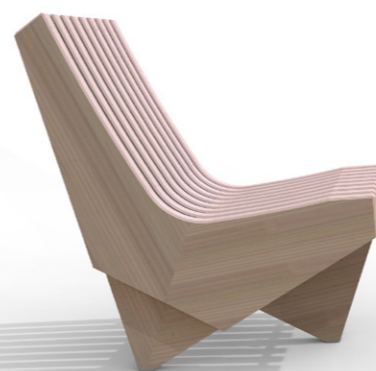

Thanks to their original design, the new Nine furniture are real works of art. They're eye-catchers, they invite the user to a moment of relaxation and conviviality in the public space.

In stand-alone installations or combinations, Nine gives the final touch to a layout!

SEAT
Ref. 10 9110

SEAT WITH SHELF
Ref. 10 9110 ACG