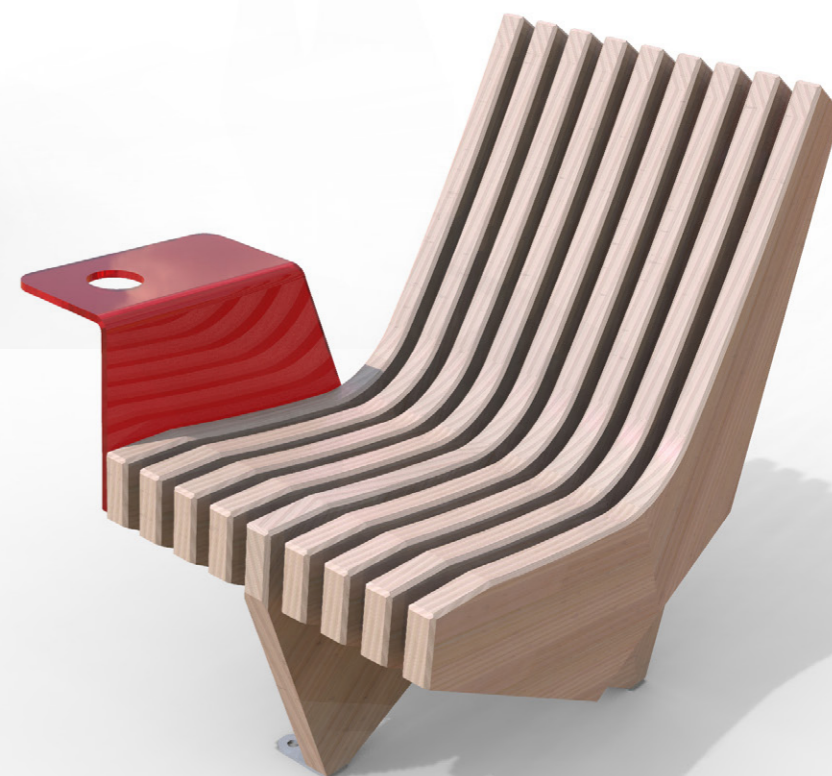

## NINE, STREET FURNITURE OF A NEW GENERATION

The Nine bench consists of 9 wooden slats of which 3 slats go down to the floor to shape the legs. The bench seduces not only by its modern and outstanding design, but also by its adaptability: the bench is decorated with sliding or fixed backrests in transparent thermoplastic material (polymethyl methacrylate), bringing originality and elegance.

### A WORK OF ART FOR ALL SPACES

The seat, the lounger and the short bench complete the Nine range. Nine, as comfortable furniture, has a strong capacity for integration into the urban landscape, a major concern for Michael Hennemann. For a perfect aesthetic, options are available: a shelf for the seat and a headrest for the lounger.

**In stand-alone installations or combinations, Nine gives the final touch to a layout!**

**SEAT**  
Ref. 10 9110

**SEAT WITH SHELF**  
Ref. 10 9110 ACG