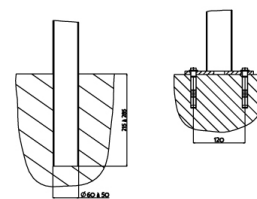

This furniture has been designed and manufactured by Sineu Graff, experts in urban landscaping, in accordance with a sustainable development approach.

► Description

The barrier is made up of wooden vertical uprights with a 110x110mm section, horizontal rails made of 2mm thick oval tubes with a 60x30mm section and 100x50mm welded mesh with a 6mm diameter.

The metal structure is screwed to the wooden posts.

4 anchoring points (plate mounted version).

Delivered assembled.

Weight: 39kg.

► Colours

Colours shown:

Posts: Natural shade

Metal structure: Metallic grey 7100

Colours to select from RAL (satin) or AKZO NOBEL (sand) charts.

► Dimensions

► Fixings device

Fixing type A

Fixing type B

LAUD
PRODUKTER

Møblering av offentlig rom

Street Furniture