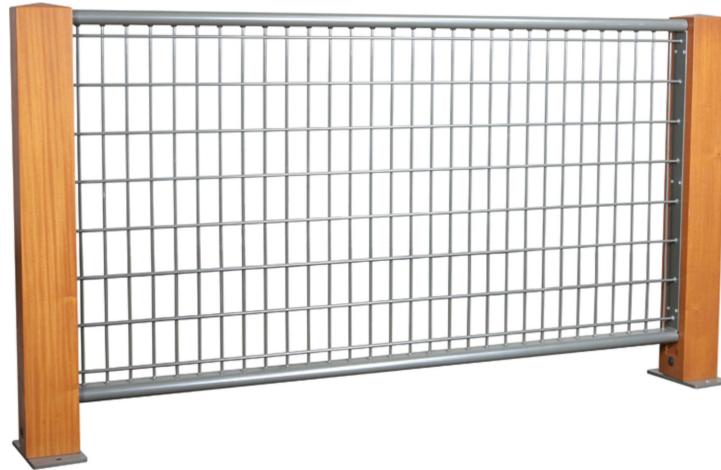

Barrier

Ref. 41 710X

Street Furniture
Series 7000

Sineu Graff : Intelligent Design
for the town of tomorrow

► Presentation

7000 Series barriers are characterised by their clean and classic looks. The combination of wood and steel give them a warm appearance and allow them to be integrated into all types of environment.

This furniture has been designed and manufactured by Sineu Graff, experts in urban landscaping, in accordance with a sustainable development approach.

► Description

The barrier is made up of wooden vertical uprights with a 110x110mm section, horizontal rails made of 2mm thick oval tubes with a 60x30mm section and 100x50mm welded mesh with a 6mm diameter.

The anchoring plates are 8mm thick.

After the application of a flow coat, the wood is coated with solvent-free water-based emulsion stain.

The wood used is certified and sourced from well-managed forests. Steel parts are zinc plated, then they undergo our powder blast process (after cleaning and shot blasting, they are coated with a first coat of epoxy powder, and then with a second coat of polyester powder).

The metal structure is screwed to the wooden posts.

4 anchoring points (plate mounted version).

Delivered assembled.

Weight: 39kg.

► Colours

Colours shown:

Posts: Natural shade

Metal structure: Metallic grey 7100