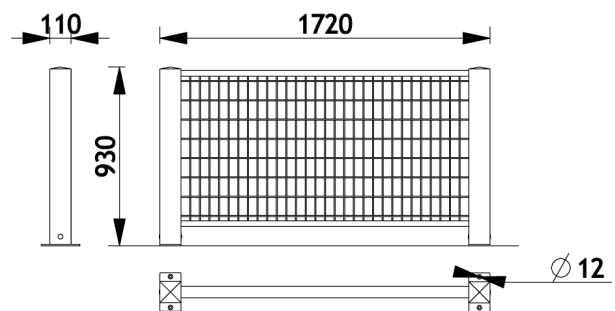

► Dimensions

► Fixings device

LAUD
PRODUKTER

Møblering av offentlig rom

Street Furniture

SINEU GRAFF partner in Norway :

Laud Produkter AS

Salg: Rosenkrantz gt 15, 0160 Oslo

Administrasjon: Pb. 2, 4951 Risør

Org.nr: 911933500 - Telefon: 21904020

SINEU GRAFF info@sineugraff.com - www.sineugraff.com