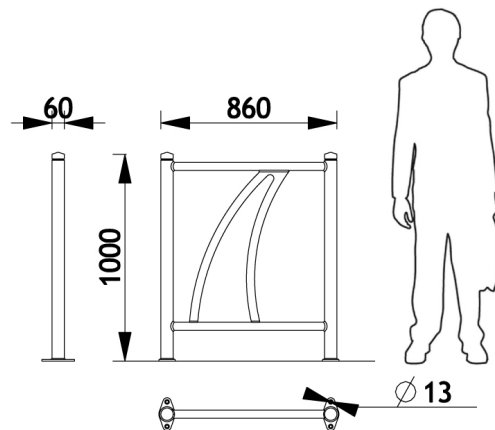

➤ Dimensions

➤ Fixings device