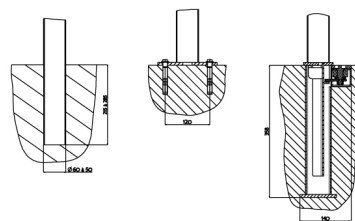

The cap is assembled on the barrier using threaded rods.

4 anchoring points (plate mounted version).

Delivered assembled.

Weight: 16kg.

➤ Colours

Colours shown:

Caps: RAL 6028 Pine green

Barrier: Metallic grey 7100

Colours to select from RAL (satin) or AKZO NOBEL (sand) charts.

➤ Dimensions

➤ Fixings device

Fixing type A Fixing type B Fixing type C

LAUD
PRODUKTER

Møblering av offentlig rom

Street Furniture

SINEU GRAFF partner in Norway :
Laud Produkter AS
Salg: Rosenkrantz gt 15, 0160 Oslo
Administrasjon: Pb. 2, 4951 Risør
Org.nr: 911933500 - Telefon: 21904020